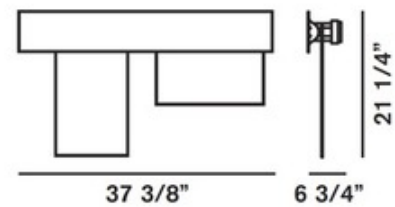

DESIGNER Vicente Garcia Jimenez
BRAND Foscarini

DESCRIPTION

Fields 3 wall sconce features a white or orange methacrylate in a unique pattern. Available in a Fields, Fields 1, Fields 2 and Fields 3 option. One 39 watt, 120 volt, T5 bipin fluorescent lamp not included. General light distribution. UL listed. 37.38 inch width x 21.25 inch height x 6.75 inch length.

SHADE COLOR	White
BODY FINISH	N/A
WATTAGE	39W
DIMMER	Not Dimmable
DIMENSIONS	37.38"W x 21.25"H x 6.75"D
BULB NOT INCLUDED	
LAMP	1 x T5/T5 Bipin/39W/12V Fluorescent

SPEC # FOS59649

COMPANY	PROJECT	FIXTURE TYPE	APPROVED BY	DATE