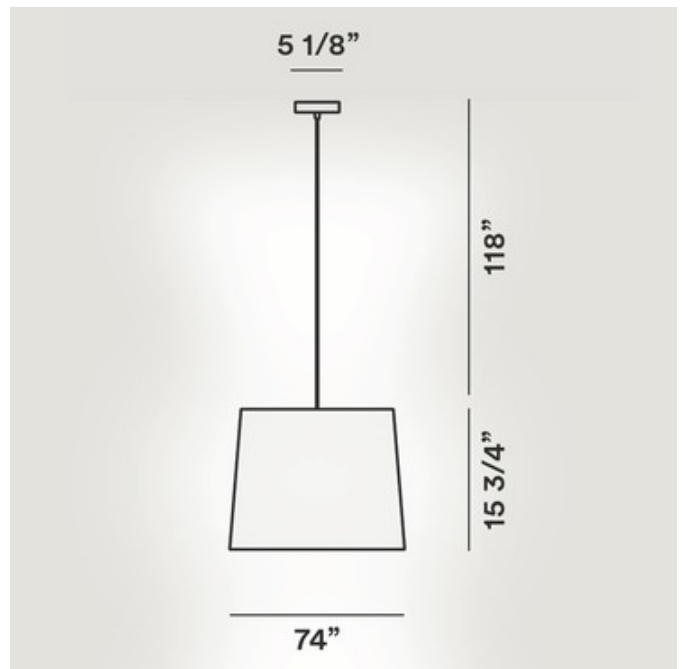

SHADE COLOR	Black
BODY FINISH	Stainless Steel
WATTAGE	216W
DIMMER	Standard 120V
DIMENSIONS	118"L x 19.75"W x 15.75"H
BULB NOT INCLUDED	
LAMP	3 x A19/Medium (E26)/72W/120V Incandescent

SPEC #

FOS59652