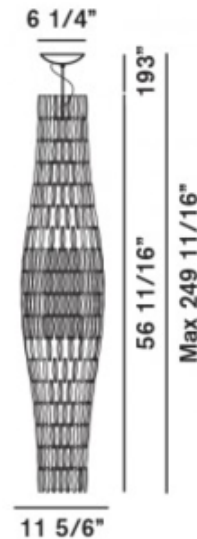

# Tropico Vertical Suspension

**Description:**

Tropico Vertical suspension features an ice or ivory thermoplastic resin shade with a chrome finish. Available in bell, vertical, sphere and ellipse shape options. One 36 watt, 120 volt, T5 2G11 base fluorescent lamp is required, but not included. General light distribution. UL listed. Made in Italy. 11.83 inch width x 56.68 inch height x 249.68 inch overall length.

Shown in: Chrome / Ice

List Price: \$3023.75  
 Our Price: \$2419.00

Shade Color: Ice  
 Body Finish: Chrome  
 Lamp: 1 x T4/GX24q-4/42W/120V Compact Fluorescent  
 Wattage: 42W  
 Dimmer: Not Dimmable  
 Dimensions: 249.68"L x 56.68"H x 11.83"W

Product Number: <b>FOS59661</b>			
Company:		Fixture Type:	Date: Feb 18, 2018
Project:		Approved By:	

#0607SU-TROPICV-012F10-ICC

Fax: (773) 883-6131

Phone: 866-954-4489

Address: 1718 W. Fullerton Ave. Chicago IL 60614