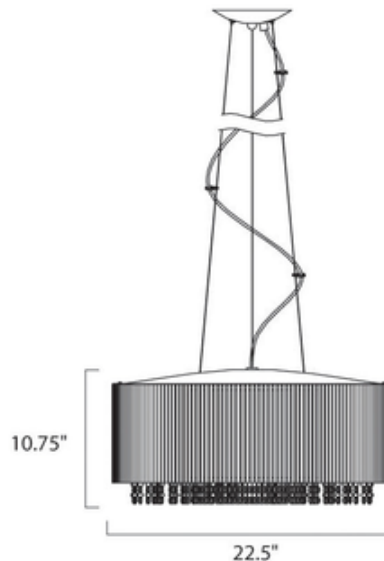

Spiral Suspension

Description:

The Spiral Collection's twisted metal tubing sparkles like diamonds in the sun. Strands of high quality K9 crystal beads add to the impact making this fixture look as brilliant on as it does off. Features aluminium tubing with crystal bead stands and a polished chrome finish. Available in a 17, 23 and 32 inch wide option as well as a wall sconce, ceiling flush mount, pendant, linear suspension and chandelier version. Includes 130 inch wire. Ten 40 watt, 120 volt, T4 G9 base halogen lamps included. General light distribution. UL listed. Suitable for dry locations. Maximum overall height is 130 inches. 22.5 inch diameter x 10.75 inch height.

Shown in: Aluminum / Polished Chrome / Crystal

List Price: \$872.50
 Our Price: \$698.00

Shade Color: Crystal
 Body Finish: Aluminum / Polished Chrome
 Lamp: 10 x T4/G9/40W/120V Halogen
 Wattage: 400W
 Dimmer: Incandescent
 Dimensions: 10.75"H x 22.5"W