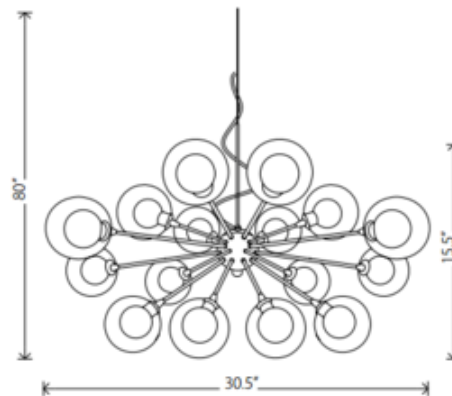

Yves Pendant

Description:

Yves pendant features opal inner glass with a clear outer glass globes and a chrome finish. Fifteen 25 watt, 120 volt, JCD G9 base halogen bulbs are included. General light distribution. Overall height adjustable up to 80 inches. 30.5 inch width x 15.5 inch height.

Shown in: Chrome / Clear / Opal

List Price: \$756.25
Our Price: \$605.00

Shade Color: Clear / Opal
Body Finish: Chrome
Lamp: 15 x JCD/G9/25W/120V Halogen
Wattage: 375W
Dimmer: Incandescent
Dimensions: 15.5"H x 30.5"W