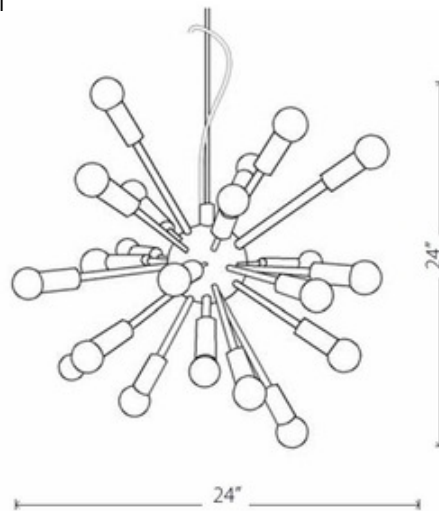

Sputnik Pendant

Description:

Sputnik Pendant features a Chrome, Black, or White frame. Twenty-four 25 watt, 120 volt, G16.5 candelabra base chrome top bulbs are included. Includes 60 inch cord. 24 inch width x 24 inch height x 84 inch maximum length.

Shown in: Chrome

List Price: \$440.00
Our Price: \$352.00

Shade Color: N/A
Body Finish: Chrome
Lamp: 24 x G16.5/Candelabra (E12)/25W/120V Incandescent
Wattage: 600W
Dimmer: Incandescent
Dimensions: 84"L x 24"H x 24"W