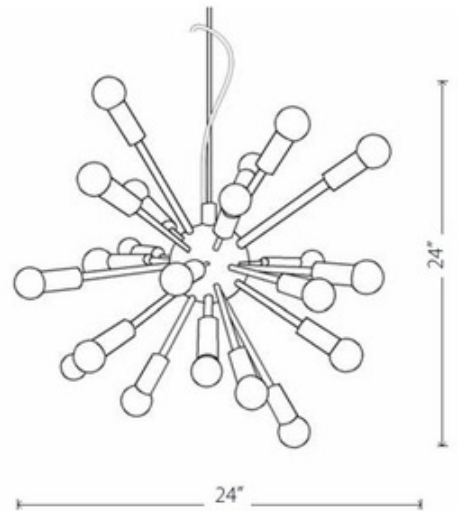

COMPANY	PROJECT	FIXTURE TYPE	APPROVED BY	DATE