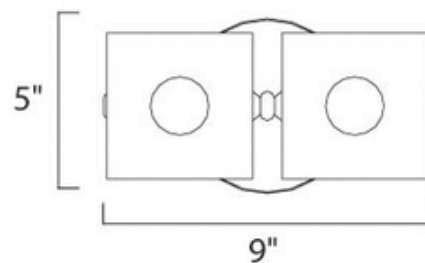

Neo Bathroom Vanity Light

Description:

Neo Bathroom Vanity Light features a cool glossy ice reflecting the darks and lights of life. The lead-free optic crystal glass takes in the hues of the room they are in while complimenting the polished chrome finish. 20 watt, 12 volt, T3 G4 base xenon bulbs are included. Small: 5 inch width x 6 inch height x 5 inch depth. Large: 9 inch width x 5 inch height x 5 inch depth.

Shown in: Polished Chrome / Crystal

List Price: \$297.50
Our Price: \$238.00

Shade Color: Crystal
Body Finish: Polished Chrome
Lamp: 2 x T3/G4 (bipin)/20W/12V Halogen
Wattage: 40W
Dimmer: Low Voltage Electronic
Dimensions: 5"H x 9"W x 5"D