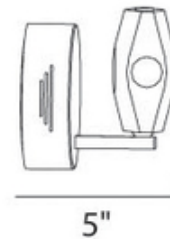

Neo Bathroom Vanity Light

Description:

Neo Bathroom Vanity Light features a cool glossy ice reflecting the darks and lights of life. The lead-free optic crystal glass takes in the hues of the room they are in while complimenting the polished chrome finish. 20 watt, 12 volt, T3 G4 base xenon bulbs are included. Small: 5 inch width x 6 inch height x 5 inch depth. Large: 9 inch width x 5 inch height x 5 inch depth.

Shown in: Polished Chrome / Crystal

List Price: \$297.50
Our Price: \$238.00

Shade Color: Crystal
Body Finish: Polished Chrome
Lamp: 2 x T3/G4 (bipin)/20W/12V Halogen
Wattage: 40W
Dimmer: Low Voltage Electronic
Dimensions: 5"H x 9"W x 5"D