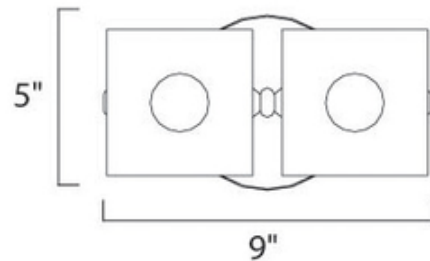

**BRAND**

Et2

**DESCRIPTION**

Neo Bathroom Vanity Light features a cool glossy ice reflecting the darks and lights of life. The lead-free optic crystal glass takes in the hues of the room they are in while complimenting the polished chrome finish. 20 watt, 12 volt, T3 G4 base xenon bulbs are included. Small: 5 inch width x 6 inch height x 5 inch depth. Large: 9 inch width x 5 inch height x 5 inch depth.

|                      |                                   |
|----------------------|-----------------------------------|
| <b>SHADE COLOR</b>   | Crystal                           |
| <b>BODY FINISH</b>   | Polished Chrome                   |
| <b>WATTAGE</b>       | 40W                               |
| <b>DIMMER</b>        | Low Voltage Electronic            |
| <b>DIMENSIONS</b>    | 9"W x 5"H x 5"D                   |
| <b>BULB INCLUDED</b> |                                   |
| <b>LAMP</b>          | 2 x T3/G4 (bipin)/20W/12V Halogen |