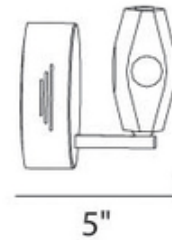

**BRAND**

Et2

**DESCRIPTION**

Neo Bathroom Vanity Light features a cool glossy ice reflecting the darks and lights of life. The lead-free optic crystal glass takes in the hues of the room they are in while complimenting the polished chrome finish. 20 watt, 12 volt, T3 G4 base xenon bulbs are included. Small: 5 inch width x 6 inch height x 5 inch depth. Large: 9 inch width x 5 inch height x 5 inch depth.

|                      |                                   |
|----------------------|-----------------------------------|
| <b>SHADE COLOR</b>   | Crystal                           |
| <b>BODY FINISH</b>   | Polished Chrome                   |
| <b>WATTAGE</b>       | 40W                               |
| <b>DIMMER</b>        | Low Voltage Electronic            |
| <b>DIMENSIONS</b>    | 9"W x 5"H x 5"D                   |
| <b>BULB INCLUDED</b> |                                   |
| <b>LAMP</b>          | 2 x T3/G4 (bipin)/20W/12V Halogen |