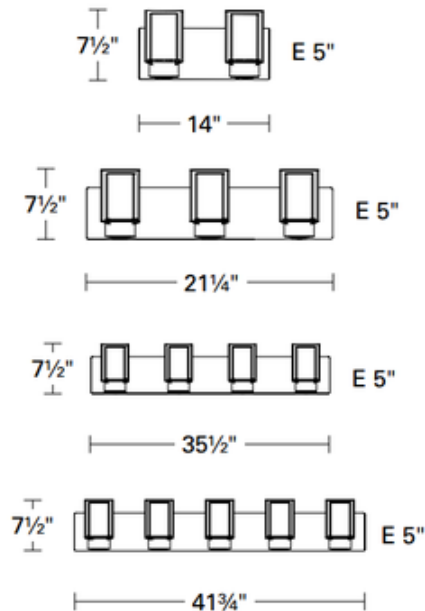

# Essex Bathroom Vanity Light

Fax: (773) 883-6131

Phone: 866-954-4489

Address: 1718 W. Fullerton Ave. Chicago IL 60614

www.Lightology.com

**Description:**

Essex Bathroom Vanity Light features a Clear outer and Opal inner glass diffuser in Bronze/Opal, Buffed Nickel/Opal, Chrome/Opal or Graphite/Opal finish. 100 watt, 120 volt A19 Medium base incandescent bulbs are required, but not included. 1 Light: 8 inch width x 7.5 inch height x 5 inch depth. 2 Light: 14 inch length x 7.5 inch height x 5 inch depth. 3 Light: 21.25 inch length x 7.5 inch height x 5 inch depth. 4 Light: 35.5 inch length x 7.5 inch height x 5 inch depth. 5 Light: 41.75 inch length x 7.5 inch height x 5 inch depth.

Shown in: Chrome/ Opal

List Price: \$310.00  
 Our Price: \$254.20

Shade Color: N/A  
 Body Finish: Chrome/ Opal  
 Lamp: 3 x A19/Medium (E26)/100W/120V Incandescent  
 Wattage: 300W  
 Dimmer: Incandescent  
 Dimensions: 7.5"H x 21.25"W x 5"D