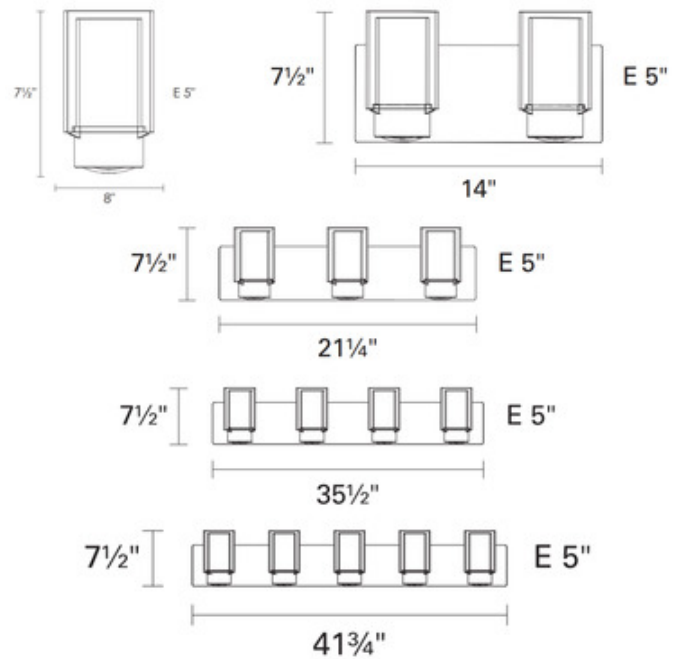

SHADE COLOR	N/A
BODY FINISH	Chrome/ Opal
WATTAGE	300W
DIMMER	Standard 120V
DIMENSIONS	21.25"W x 7.5"H x 5"D
BULB NOT INCLUDED	
LAMP	3 x A19/Medium (E26)/100W/120V Incandescent

SPEC #

DVI59764

COMPANY

PROJECT