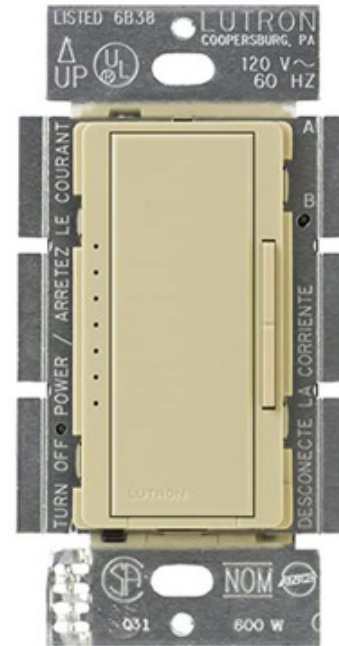

**BRAND**

Lutron

**DESCRIPTION**

The Maestro 600 Watt Single Pole/Multi-Location incandescent/halogen dimmer provides true dimming from each location with companion dimmers. Available in Gloss White finish. For multi-location dimming use one smart dimmer with up to nine smart remotes. Tap on to favorite level, tap off, then tap twice for full on. Touch rocker to adjust light level. LEDs indicate light level and glow softly in the dark as a light locator. Press, hold and release for delayed fade-to-off. 40 watt minimum lamp load. Note: Matching Claro wall plates sold separately.

<b>SHADE COLOR</b>	N/A
<b>BODY FINISH</b>	Gloss Ivory
<b>WATTAGE</b>	600W
<b>DIMMER</b>	Standard 120V
<b>DIMENSIONS</b>	2.25"W x 4.5"H
<b>LAMP</b>	N/A

**SPEC #** LUT5977

COMPANY

PROJECT

FIXTURE TYPE

APPROVED BY