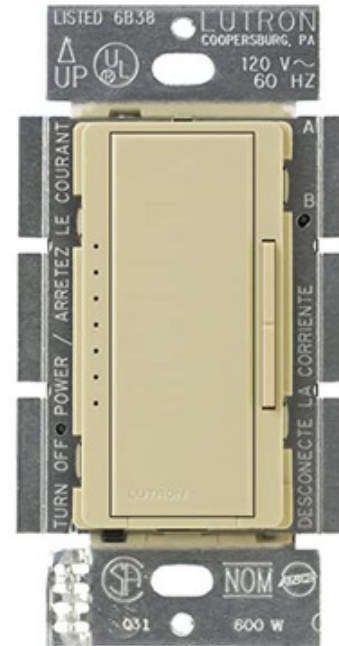

BRAND

Lutron

DESCRIPTION

The Maestro 600 Watt Single Pole/Multi-Location incandescent/halogen dimmer provides true dimming from each location with companion dimmers. Available in Gloss White finish. For multi-location dimming use one smart dimmer with up to nine smart remotes. Tap on to favorite level, tap off, then tap twice for full on. Touch rocker to adjust light level. LEDs indicate light level and glow softly in the dark as a light locator. Press, hold and release for delayed fade-to-off. 40 watt minimum lamp load. Note: Matching Claro wall plates sold separately.

SHADE COLOR	N/A
BODY FINISH	Gloss Ivory
WATTAGE	600W
DIMMER	Standard 120V
DIMENSIONS	2.25"W x 4.5"H
LAMP	N/A

SPEC # LUT5977

COMPANY	PROJECT	FIXTURE TYPE	APPROVED BY	DATE