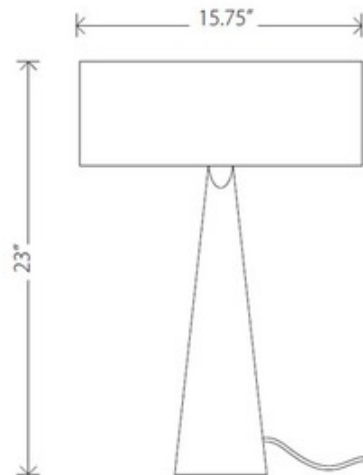

Kasa Table Lamp

Description:

Kasa Table Lamp features Black shade with a frosted glass base and a Chrome finish. Three 60 watt 120 volt B10 candelabra base incandescent lamps are required, but not included. 15.75 inch width x 23 inch height. 15.75 inch diameter x 5.5 inch high shade.
 Features inline on-off switch.

Shown in: Chrome / Black

List Price: \$481.25
Our Price: \$385.00

Shade Color: Black
Body Finish: Chrome
Lamp: 3 x B10/Candelabra (E12)/40W/120V Incandescent
Wattage: 120W
Dimmer: Incandescent
Dimensions: 23"H x 15.75"W