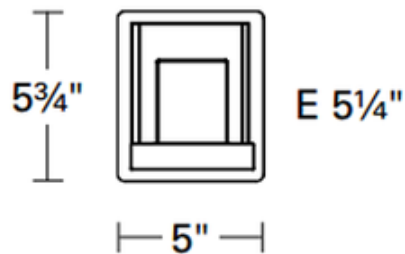

Product Number: DVI59801			
Company:		Fixture Type:	Date: Feb 21, 2018
Project:		Approved By:	

#0430BB-NARVIK-024H1-OPCH

Fax: (773) 883-6131

Phone: 866-954-4489

Address: 1718 W. Fullerton Ave. Chicago IL 60614

www.Lightology.com