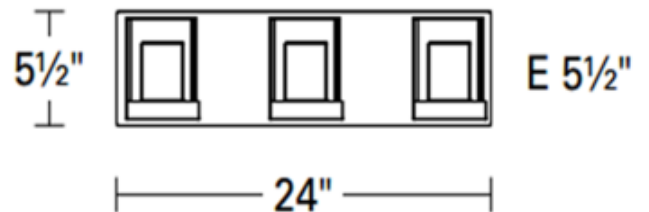

BRAND

DVI Lighting

DESCRIPTION

Narvik Bath Bar features a clear outer glass with inner opal glass diffuser and a chrome finish.

SHADE COLOR	Opal / Clear
BODY FINISH	Chrome
WATTAGE	150W
DIMMER	Standard 120V
DIMENSIONS	24"W x 5.5"H x 5.5"D
BULB NOT INCLUDED	
LAMP	3 x JCD/G9/50W/120V Halogen