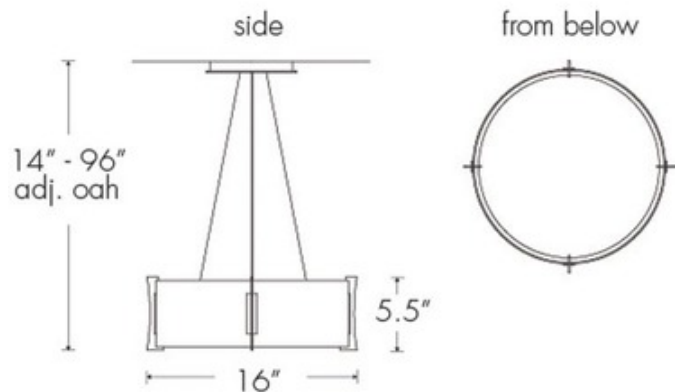

BRAND

UltraLights

DESCRIPTION

Genesis creates unique lighting with acrylic diffusers. Available in a tea stained acrylic, opal acrylic, white swirl acrylic, faux alabaster acrylic and caramel onyx acrylic diffusers. Finish available in an antique copper, black, bronze age, cast bronze, chrome, dark iron, medieval bronze, rust, satin pewter, smoked silver, antique copper, hite, antique nickel plate and burled copper plate finishes. Available in a 16, 24 and 36 inch wide size as well as a round, square, bowl and rectangular shaped diffuser option and a suspension, pendant and wall sconce version. Fixture available with xenon or compact fluorescent lamping option. Four 50 watt, 120 volt, T3 candelabra base xenon lamps not included. General light distribution. Height adjusts 14 to 96 inches. 16 inch diameter x 5.5 inch height.

SHADE COLOR	White Swirl
BODY FINISH	Satin Pewter
WATTAGE	200W
DIMMER	Standard 120V
DIMENSIONS	16"W x 5.5"H
BULB NOT INCLUDED	
LAMP	4 x T3/Candelabra (E12)/50W/120V Krypton Xenon

SPEC # ULT59830

COMPANY	PROJECT	FIXTURE TYPE	APPROVED BY	DATE