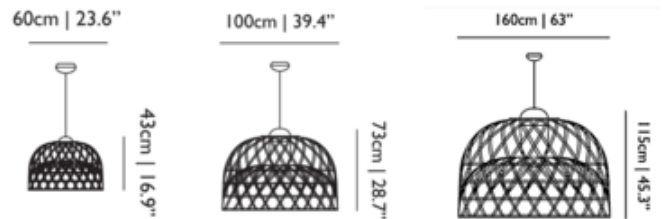

COMPANY	PROJECT	FIXTURE TYPE	APPROVED BY	DATE