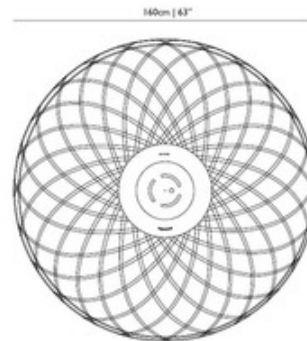

Emperor Suspension

Description:

Emperor collection resembles the hand woven bamboo cage in the Imperial Chambers. Features a bamboo rattan cage in red or black and includes glass diffuser that creates a warm glow of light. Each cage is woven by hand and therefore has a unique character. Features chrome canopy and 156 inch black textile cable length. Medium: One 26 watt, 120 volt GU24 base compact florescent bulb is included. Large: Two 36 watt, 120 volt, T5/2G11 base compact florescent lamps are included. General light distribution. UL listed. Medium: 39.4 inch width x 28.7 inch height. Large: 63 inch diameter x 45.3 inch height.

Shown in: Red / Clear

List Price: \$13884.29
Our Price: \$9719.00

Shade Color: Clear
Body Finish: Red
Lamp: 2 x T5/2G11/36W/120V Compact Florescent
Wattage: 72W
Dimmer: Not Dimmable
Dimensions: 45.3"H x 63"W