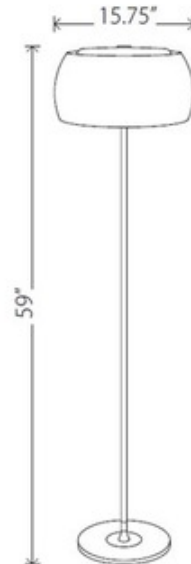

Alain Floor Lamp

Description:

Alain floor lamp features a chrome finish with clear teardrop crystal accents. Available in a table and floor lamp version. Four 40 watt, 120 volt, JCD G9 base halogen lamps included. Includes 71 inch cord. General light distribution. 15.75 inch diameter x 59 inch height.

Shown in: Chrome / Crystal

List Price: \$797.50
Our Price: \$638.00

Shade Color: Crystal
Body Finish: Chrome
Lamp: 4 x JCD/G9/40W/120V Halogen
Wattage: 160W
Dimmer: Included
Dimensions: 59"H x 15.75"W

Product Number: NUE59850			
Company:		Fixture Type:	Date: Feb 25, 2018
Project:		Approved By:	