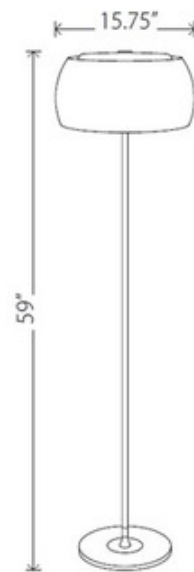

**BRAND**

Nuevo

**DESCRIPTION**

Alain floor lamp features a chrome finish with clear teardrop crystal accents. Available in a table and floor lamp version. Four 40 watt, 120 volt, JCD G9 base halogen lamps included. Includes 71 inch cord. General light distribution. 15.75 inch diameter x 59 inch height.

<b>SHADE COLOR</b>	Crystal
<b>BODY FINISH</b>	Chrome
<b>WATTAGE</b>	160W
<b>DIMMER</b>	Included
<b>DIMENSIONS</b>	15.75"W x 59"H
<b>BULB INCLUDED</b>	
<b>LAMP</b>	4 x JCD/G9/40W/120V Halogen

**SPEC #** NUE59850