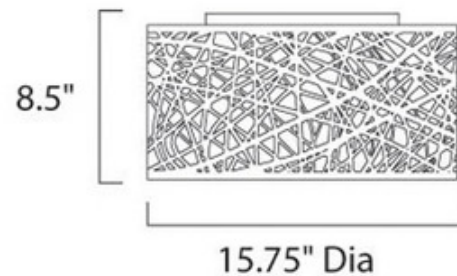

**BRAND**

Et2

**DESCRIPTION**

Legendary meets contemporary with the Inca Ceiling Light Fixture. Reminiscent of the mythical tales of Incan treasures, the fixtures offer brilliantly shining crystals enclosed within a precision laser-cut sheath that cannot be duplicated. The glow of the light from within casts a beautifully radiant shine that adorns the outer permeable layer. Note: Only LED included option is Title 24 (J8).

*Shown in: Polished Chrome*

<b>SHADE COLOR</b>	N/A
<b>BODY FINISH</b>	Polished Chrome
<b>WATTAGE</b>	49W
<b>DIMMER</b>	Standard 120V
<b>DIMENSIONS</b>	15.75"W x 8.75"H
<b>BULB INCLUDED</b>	
<b>LAMP</b>	7 x JCD/G9/7W/120V LED