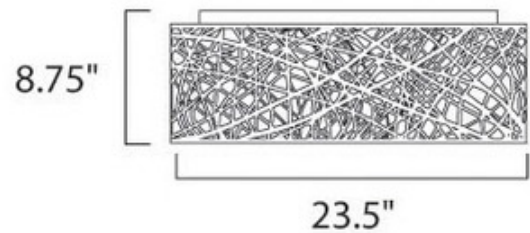

**BRAND**

Et2

**DESCRIPTION**

Legendary meets contemporary with the Inca Ceiling Light Fixture. Reminiscent of the mythical tales of Incan treasures, the fixtures offer brilliantly shining crystals enclosed within a precision laser-cut sheath that cannot be duplicated. The glow of the light from within casts a beautifully radiant shine that adorns the outer permeable layer. Note: Only LED included option is Title 24 (J8).

*Shown in: Polished Chrome*

<b>SHADE COLOR</b>	N/A
<b>BODY FINISH</b>	Polished Chrome
<b>WATTAGE</b>	49W
<b>DIMMER</b>	Standard 120V
<b>DIMENSIONS</b>	15.75"W x 8.75"H
<b>BULB INCLUDED</b>	
<b>LAMP</b>	7 x JCD/G9/7W/120V LED