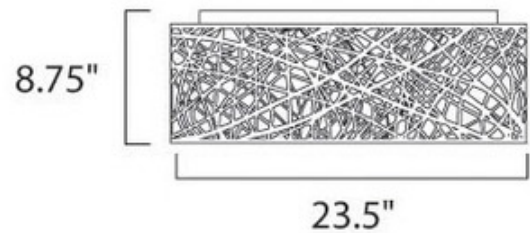

BRAND

Et2

DESCRIPTION

Legendary meets contemporary with the Inca Ceiling Light Fixture. Reminiscent of the mythical tales of Incan treasures, the fixtures offer brilliantly shining crystals enclosed within a precision laser-cut sheath that cannot be duplicated. The glow of the light from within casts a beautifully radiant shine that adorns the outer permeable layer. Note: Only LED included option is Title 24 (J8).

Shown in: Polished Chrome

SHADE COLOR	N/A
BODY FINISH	Polished Chrome
WATTAGE	49W
DIMMER	Standard 120V
DIMENSIONS	15.75"W x 8.75"H
BULB INCLUDED	
LAMP	7 x JCD/G9/7W/120V LED

SPEC # ET259872

COMPANY	PROJECT	FIXTURE TYPE	APPROVED BY	DATE