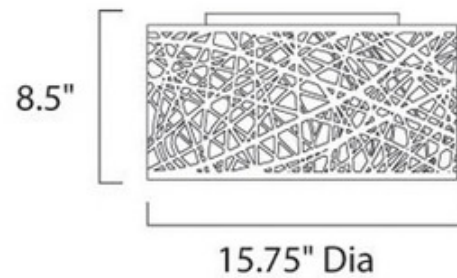

BRAND

Et2

DESCRIPTION

Legendary meets contemporary with the Inca Ceiling Light Fixture. Reminiscent of the mythical tales of Incan treasures, the fixtures offer brilliantly shining crystals enclosed within a precision laser-cut sheath that cannot be duplicated. The glow of the light from within casts a beautifully radiant shine that adorns the outer permeable layer. Note: Only LED included option is Title 24 (J8).

Shown in: Polished Chrome

SHADE COLOR	N/A
BODY FINISH	Polished Chrome
WATTAGE	49W
DIMMER	Standard 120V
DIMENSIONS	15.75"W x 8.75"H
BULB INCLUDED	
LAMP	7 x JCD/G9/7W/120V LED

SPEC # ET259872

COMPANY	PROJECT	FIXTURE TYPE	APPROVED BY	DATE