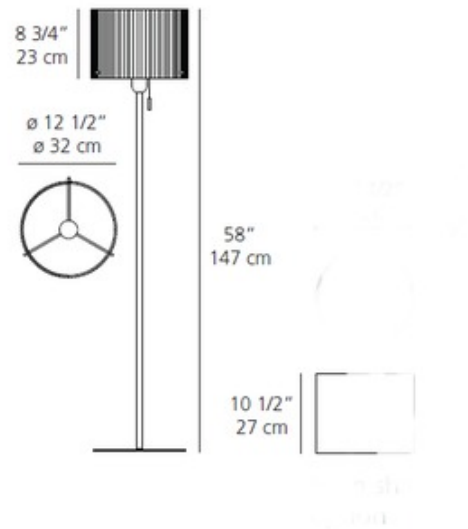

DESIGNER

Peclar Nalbandian

BRAND

Artemide

DESCRIPTION

Bolo Classic floor lamp features a white ribbed glass shade with a polished aluminum finish. Available in a table and floor lamp version. Includes on/off pull switch with chrome plated pull grip. Also available with an in line dimmer control. One 100 watt, 120 volt, G30 medium base incandescent lamp not included. General light distribution. UL listed. Shade height is 8.75 inches. 12.5 inch diameter x 58 inches high.

SHADE COLOR	White
BODY FINISH	Polished Aluminum
WATTAGE	100W
DIMMER	Standard 120V
DIMENSIONS	12.5"W x 58"H
BULB NOT INCLUDED	
LAMP	1 x G30/Medium (E26)/100W/120V Incandescent

SPEC #

ART59893

COMPANY

PROJECT