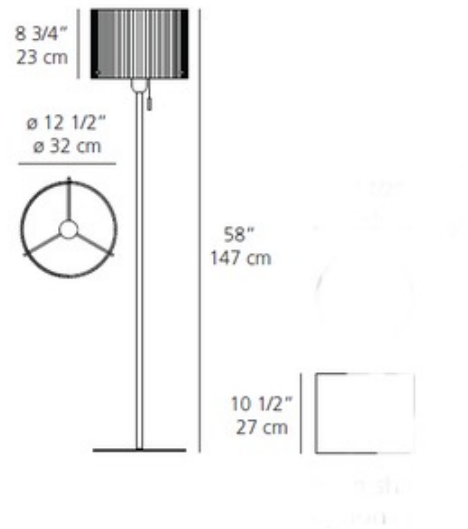

DESIGNER Peclar Nalbandian
BRAND Artemide

DESCRIPTION

Bolo Classic floor lamp features a white ribbed glass shade with a polished aluminum finish. Available in a table and floor lamp version. Includes on/off pull switch with chrome plated pull grip. Also available with an in line dimmer control. One 100 watt, 120 volt, G30 medium base incandescent lamp not included. General light distribution. UL listed. Shade height is 8.75 inches. 12.5 inch diameter x 58 inches high.

SHADE COLOR	White
BODY FINISH	Polished Aluminum
WATTAGE	100W
DIMMER	Standard 120V
DIMENSIONS	12.5"W x 58"H
BULB NOT INCLUDED	
LAMP	1 x G30/Medium (E26)/100W/120V Incandescent

SPEC # ART59893

COMPANY	PROJECT	FIXTURE TYPE	APPROVED BY	DATE