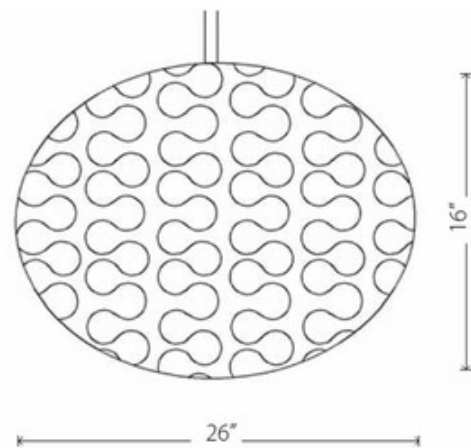

BRAND

Nuevo

DESCRIPTION

Cerebro suspension features a white shade polypropylene diffuser and a chrome finish. Comes with 197 inch cord with on/off switch and plug. Canopy included for hard wire installation by an electrician. One 60 watt, 120 volt, A19 medium base incandescent lamp not included. General light distribution. 26 inch diameter x 16 inch height. ASSEMBLY REQUIRED.

SHADE COLOR	White
BODY FINISH	Chrome
WATTAGE	60W
DIMMER	Standard 120V
DIMENSIONS	26"W x 16"H
BULB NOT INCLUDED	
LAMP	1 x A19/Medium (E26)/60W/120V Incandescent 1 x A19/Medium (E26)/120V LED

SPEC # NUE60029