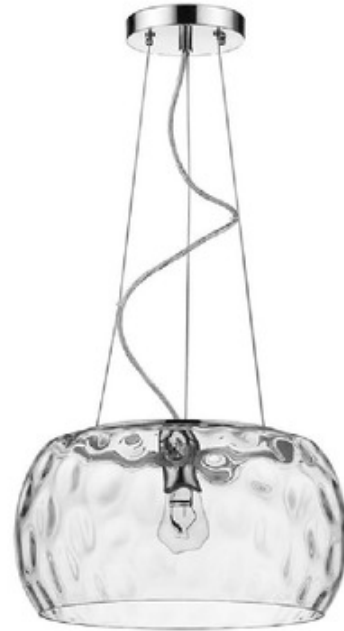

BRAND

Trend

DESCRIPTION

The Mystere Pendant offers a chic, versatile look featuring a rounded dimpled Clear glass shade suspended from a Chrome finished canopy. UL and cUL listed.

SHADE COLOR	Clear
BODY FINISH	Chrome
WATTAGE	100W
DIMMER	Standard 120V
DIMENSIONS	15.75"W x 9.5"H
BULB NOT INCLUDED	
LAMP	1 x A19/Medium (E26)/100W/120V Incandescent 1 x A19/Medium (E26)/120V LED

SPEC #

TRD60046

COMPANY

PROJECT

FIXTURE TYPE

APPROVED BY

DATE