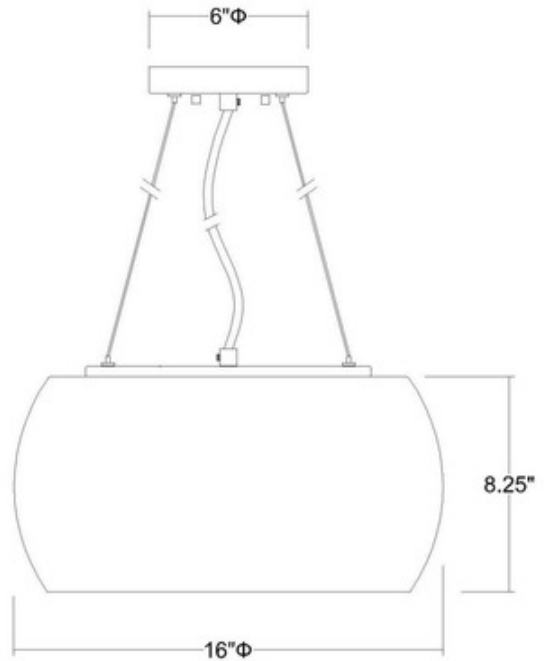

BRAND

Trend

DESCRIPTION

The Mystere Pendant offers a chic, versatile look featuring a rounded dimpled Clear glass shade suspended from a Chrome finished canopy. UL and cUL listed.

SHADE COLOR	Clear
BODY FINISH	Chrome
WATTAGE	100W
DIMMER	Standard 120V
DIMENSIONS	15.75"W x 9.5"H
BULB NOT INCLUDED	
LAMP	1 x A19/Medium (E26)/100W/120V Incandescent 1 x A19/Medium (E26)/120V LED

SPEC #

TRD60046

COMPANY

PROJECT

FIXTURE TYPE

APPROVED BY

DATE