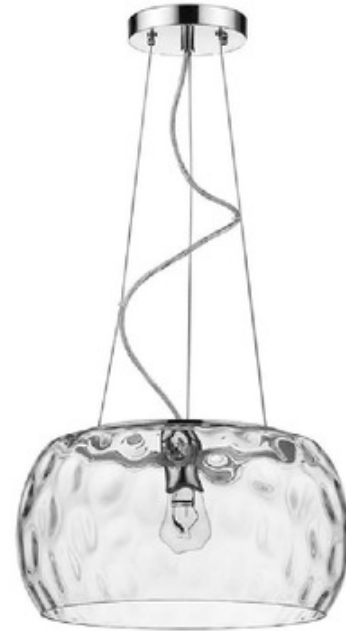

BRAND

Trend

DESCRIPTION

The Mystere Pendant offers a chic, versatile look featuring a rounded dimpled Clear glass shade suspended from a Chrome finished canopy. UL and cUL listed.

SHADE COLOR	Clear
BODY FINISH	Chrome
WATTAGE	100W
DIMMER	Standard 120V
DIMENSIONS	15.75"W x 9.5"H
BULB NOT INCLUDED	
LAMP	1 x A19/Medium (E26)/100W/120V Incandescent 1 x A19/Medium (E26)/120V LED

SPEC #

TRD60046

COMPANY

PROJECT

FIXTURE TYPE

APPROVED BY

DATE