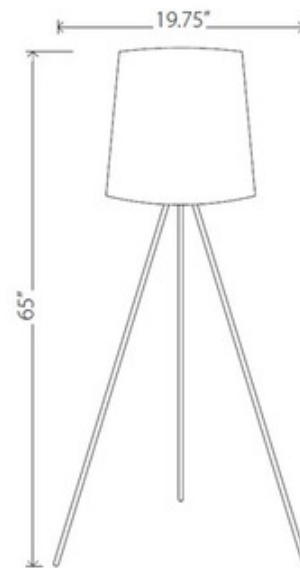

BRAND

Nuevo

DESCRIPTION

Luc floor lamp features a black or brown shade and a brushed anodized aluminum finish. Available in a table and floor lamp version. Features inline On/Off switch. Includes 63 inch cord. One 150 watt, 120 volt, A19 medium base incandescent lamp not included. General light distribution. 19.75 inch diameter x 65 inch height.

SHADE COLOR	Brown
BODY FINISH	Anodized Aluminum
WATTAGE	150W
DIMMER	N/A
DIMENSIONS	19.75"W x 65"H
BULB NOT INCLUDED	
LAMP	1 x A19/Medium (E26)/150W/120V Incandescent

SPEC #

NUE60088

COMPANY

PROJECT

FIXTURE TYPE