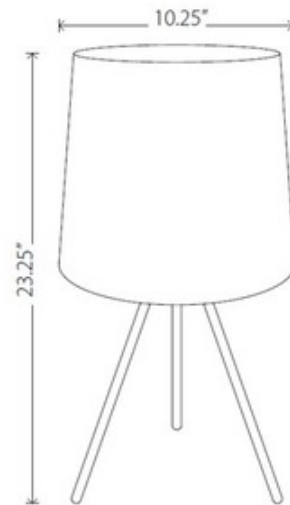

BRAND

Nuevo

DESCRIPTION

Luc table lamp features a brown or black shade and a brushed anodized aluminum finish. Available in a table and floor lamp version. Features inline On/Off switch. Includes 80 inch cord. One 26 watt, 120 volt, Coil GU24 base compact fluorescent lamp not included. General light distribution. 10.25 inch diameter x 23.25 inch height.

SHADE COLOR	Brown
BODY FINISH	Anodized Aluminum
WATTAGE	26W
DIMMER	N/A
DIMENSIONS	10.25"W x 23.25"H
BULB NOT INCLUDED	
LAMP	1 x CF/GU24/26W/120V Compact Fluorescent

SPEC #

NUE60090

COMPANY

PROJECT

FIXTURE TYPE