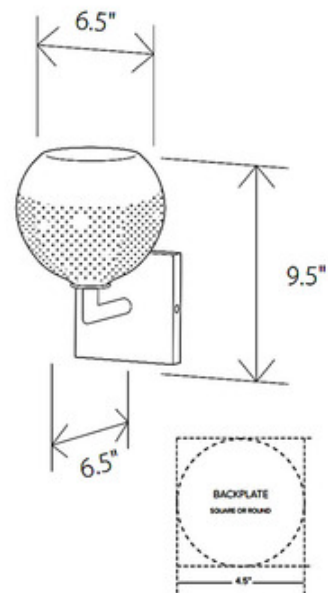

**DESIGNER** Caleb Siemon & Carmen Salazar  
**BRAND** Siemon & Salazar

**DESCRIPTION**

The Bubble Round Wall Sconce brings a classic beauty to your interior space. The proximity of the shade to the wall allows for unique light shadows across your room. May be mounted up or down. Made in California and signed by Caleb and Carmen. Note: Each piece is hand blown and shaped. No molds are used, and each glass shape is unique. Dimensions, weights, and color will vary slightly.

*Shown in: Dark Bronze / Clear Bubble*

<b>SHADE COLOR</b>	Clear Bubble
<b>BODY FINISH</b>	Dark Bronze
<b>WATTAGE</b>	4W
<b>DIMMER</b>	Standard 120V
<b>DIMENSIONS</b>	6.5"W x 9.5"H x 5.5"D
<b>BULB INCLUDED</b>	
<b>LAMP</b>	1 x G16.5/Candelabra (E12)/4W/120V LED 1 x B10/Candelabra (E12)/120V LED
<i>Technical Information</i>	
<b>LUMINOUS FLUX</b>	350 lumens
<b>LUMENS/WATT</b>	87.50
<b>LAMP COLOR</b>	2700K
<b>COLOR RENDERING</b>	90 CRI
<b>SPEC #</b>	SSA60094