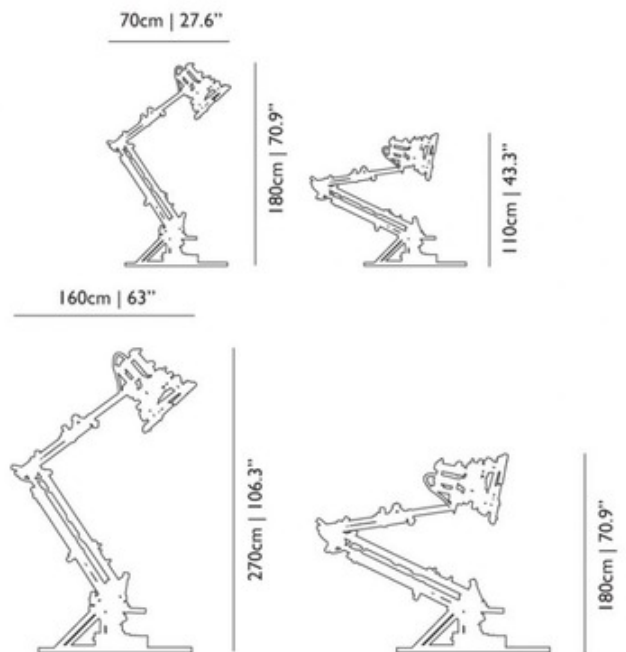

SHADE COLOR	N/A
BODY FINISH	Natural Oak
WATTAGE	20W
DIMMER	Not Dimmable
DIMENSIONS	27.6"W x 70.9"H
BULB NOT INCLUDED	
LAMP	1 x PAR20/Medium (E26)/20W/120V LED

SPEC #

MOO60130