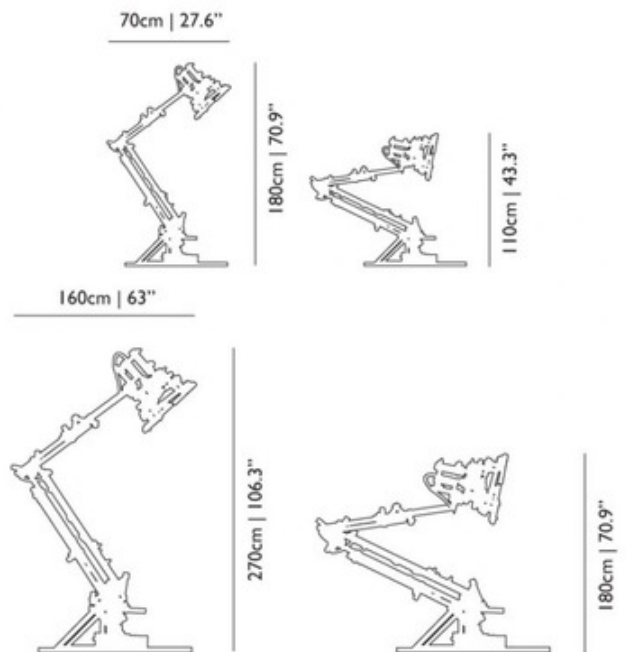

BRAND

Moooi

DESCRIPTION

The Brave New World collection follows the example of old far eastern bamboo scaffolding. Natural Oak wood is carefully notched and pegged together with cast iron weights. Spot type bulb - R, PAR, or BR - recommended.

SHADE COLOR	N/A
BODY FINISH	Natural Oak
WATTAGE	20W
DIMMER	Not Dimmable
DIMENSIONS	27.6"W x 70.9"H
BULB NOT INCLUDED	
LAMP	1 x PAR20/Medium (E26)/20W/120V LED

SPEC #

MOO60130

COMPANY

PROJECT

FIXTURE TYPE

APPROVED BY