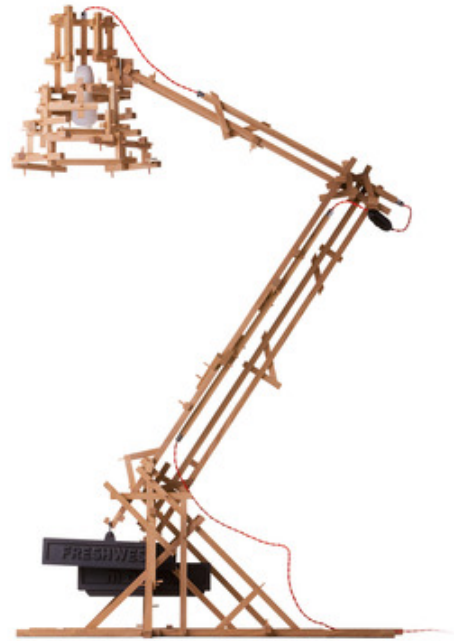

BRAND

Moooi

DESCRIPTION

The Brave New World collection follows the example of old far eastern bamboo scaffolding. Natural Oak wood is carefully notched and pegged together with cast iron weights. Spot type bulb - R, PAR, or BR - recommended.

SHADE COLOR	N/A
BODY FINISH	Natural Oak
WATTAGE	20W
DIMMER	Not Dimmable
DIMENSIONS	27.6"W x 70.9"H
BULB NOT INCLUDED	
LAMP	1 x PAR20/Medium (E26)/20W/120V LED

SPEC #

MOO60130

COMPANY

PROJECT

FIXTURE TYPE

APPROVED BY