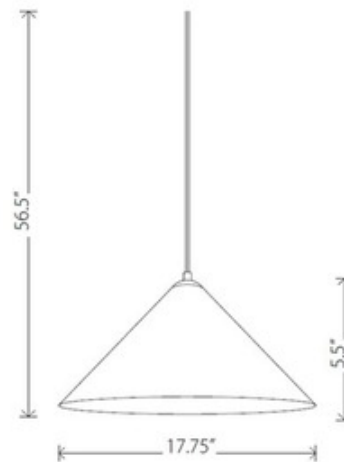

Colette Suspension

Description:

Colette pendant features an outer matte black shade with an inner gold color and a chrome finish. One 100 watt, 120 volt, A19 medium base incandescent lamp not included. General light distribution. Overall height is 56.5 inches. 17.75W x 5.5H.

Shown in: Chrome / Matte Black / Gold

List Price: \$316.25
Our Price: \$253.00

Shade Color: Matte Black / Gold
Body Finish: Chrome
Lamp: 1 x A19/Medium (E26)/72W/120V Incandescent
Wattage: 72W
Dimmer: Incandescent
Dimensions: 5.5"H x 17.75"W