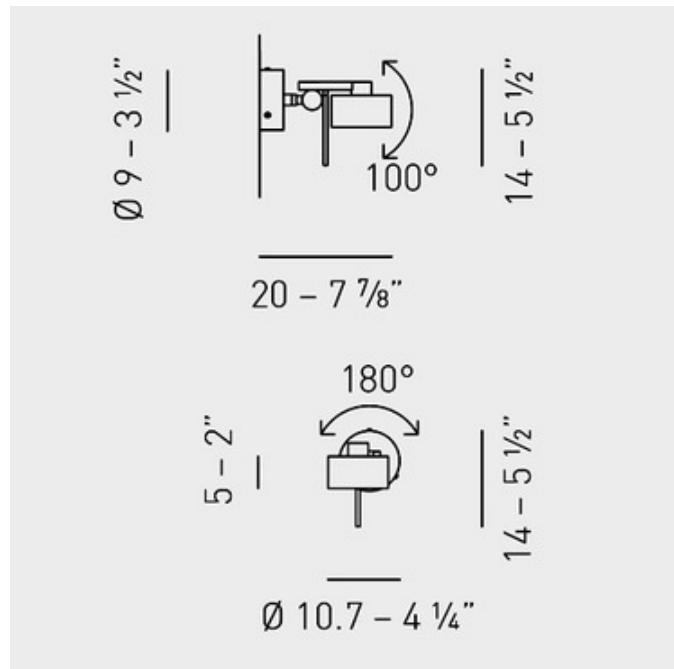

# AX20 PI Wall or Ceiling Mount

**Designer:** Manuel Vivian

**Description:**

AX20 PI wall or ceiling mount features a chrome finish. Head rotates 180 degrees and pivots 100 degrees. General directional light distribution. Available in a suspension, table, wall mount, wall or ceiling mount and floor lamp version. One 60 watt, 120 volt, JCD G9 base halogen lamp not included. 4.25 inch width x 5.5 inch height x 7.9 inch depth. ETL listed.

Shown in: Chrome

**List Price:** \$424.29  
**Our Price:** \$297.00

**Shade Color:** N/A  
**Body Finish:** Chrome  
**Lamp:** 1 x JCD/G9/60W/120V Halogen  
**Wattage:** 60W  
**Dimmer:** Incandescent  
**Dimensions:** 5.5"H x 4.25"W x 7.88"D