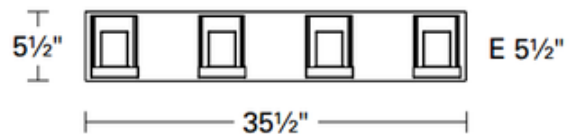

COMPANY

PROJECT

FIXTURE TYPE

APPROVED BY

DATE