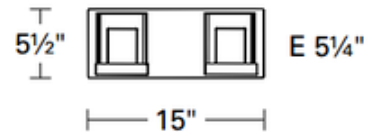

COMPANY

PROJECT

FIXTURE TYPE

APPROVED BY

DATE