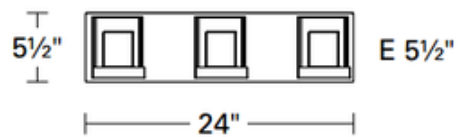

COMPANY

PROJECT

FIXTURE TYPE

APPROVED BY

DATE