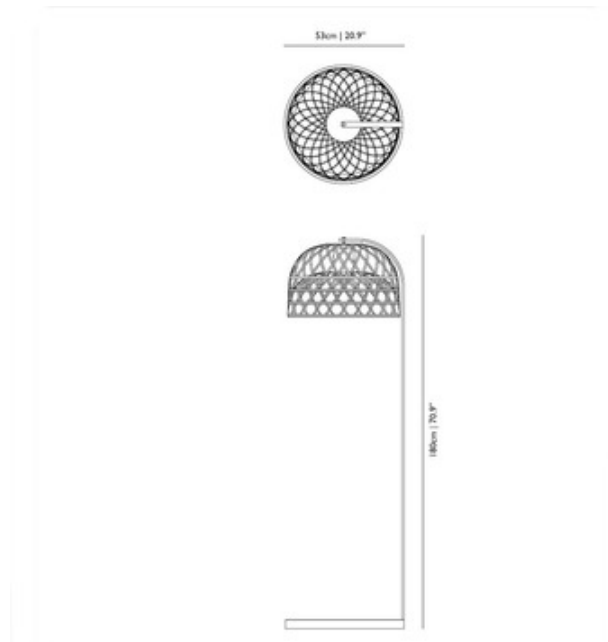

# Emperor Floor Lamp

**Description:**

Emperor Floor Lamp resembles the hand woven bamboo cage in the Imperial Chambers. Features a bamboo rattan cage in red or black and includes glass diffuser that creates a warm glow of light. Each cage is woven by hand and therefore has a unique character. Zamac base with steel frame in red or black. Available in a pendant, table and floor lamp version. Features in-line slide foot dimmer. One 60 watt, 120 volt, JCD G9 base halogen lamp not included. Includes 8.2 foot black textile cord and 2 pin plug. General light distribution. 20.9 inch diameter x 70.9 inch height.

Shown in: Red / Clear

**List Price:** \$3620.00  
**Our Price:** \$2534.00

**Shade Color:** Clear  
**Body Finish:** Red  
**Lamp:** 1 x JCD/G9/60W/120V Halogen  
**Wattage:** 60W  
**Dimmer:** Included  
**Dimensions:** 70.9"H x 20.9"W