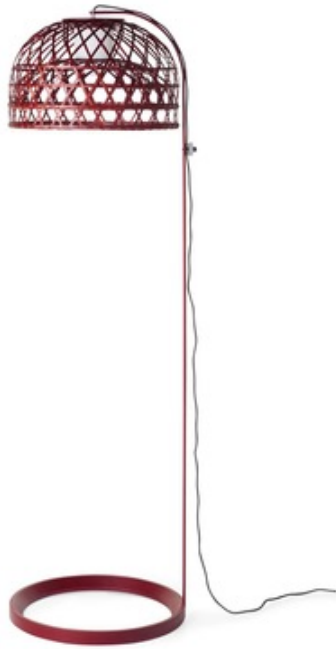

# Emperor Floor Lamp

**Description:**

Emperor Floor Lamp resembles the hand woven bamboo cage in the Imperial Chambers. Features a bamboo rattan cage in red or black and includes glass diffuser that creates a warm glow of light. Each cage is woven by hand and therefore has a unique character. Zamac base with steel frame in red or black. Available in a pendant, table and floor lamp version. Features in-line slide foot dimmer. One 60 watt, 120 volt, JCD G9 base halogen lamp not included. Includes 8.2 foot black textile cord and 2 pin plug. General light distribution. 20.9 inch diameter x 70.9 inch height.

Shown in: Red / Clear

**List Price:** \$3620.00  
**Our Price:** \$2534.00

**Shade Color:** Clear  
**Body Finish:** Red  
**Lamp:** 1 x JCD/G9/60W/120V Halogen  
**Wattage:** 60W  
**Dimmer:** Included  
**Dimensions:** 70.9"H x 20.9"W