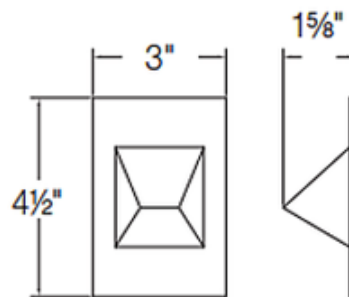

Product Number: CSL60190			
Company:		Fixture Type:	Date: Feb 17, 2018
Project:		Approved By:	

#0308ES-SS3003-003L1-00WH

Fax: (773) 883-6131

Phone: 866-954-4489

Address: 1718 W. Fullerton Ave. Chicago IL 60614

www.lightology.com