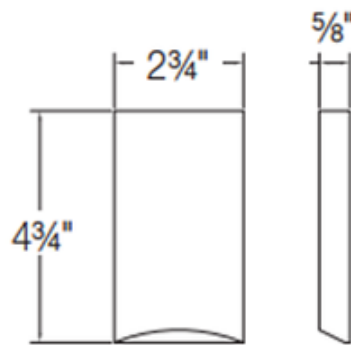

# SS3006 LED Steplight

**Description:**

SS3006 LED Steplight features die-cast aluminum construction available in white, bronze or satin aluminum powder coat finish. Features 2800K warm color temperature, 80CRI, 120 lumens. Rated for 50,000 hours at 70 percent lumen maintenance. Features integral 120 volt input driver. Fits standard single-switch box. Also available in a 2 x 3 inch handy box configuration, sold separately. One 2.5 watt CREE XP-E LED included. UL and cUL listed for wet locations. Wall mount only. 2.5 inch width x 4.75 inch height x 0.6 inch depth.

Shown in: Bronze

List Price: \$137.50  
 Our Price: \$110.00

Shade Color: N/A  
 Body Finish: Bronze  
 Lamp: 1 x LED/2.5W/120V LED  
 Wattage: 2.5W  
 Dimmer: Not Dimmable  
 Dimensions: 4.75"H x 2.5"W x 0.6"D

**Technical Information**

Luminous Flux: 120 lumens  
 Lumens/Watt: 48.00  
 Lamp Color: 2850 K  
 Color Rendering: 80 CRI  
 Lamp Life: 50000 hours

Product Number: <b>CSL60193</b>			
Company:		Fixture Type:	Date: Feb 24, 2018
Project:		Approved By:	