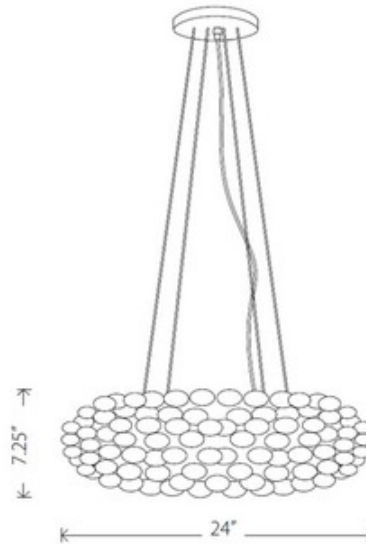

# Large Bulle Suspension

**Description:**

Large Bulle pendant features a shade made of clear acrylic bubbles and a chrome finish. One 150 watt, 120 volt, T3 Long R7s base halogen lamp not included. General light distribution. 24 inch diameter x 7.25 inch height x 50 inch length.

Shown in: Chrome / Clear

List Price: \$1168.75  
 Our Price: \$935.00

Shade Color: Clear  
 Body Finish: Chrome  
 Lamp: 1 x T3LONG/R7s (RSC)/150W/120V Halogen  
 Wattage: 150W  
 Dimmer: Incandescent  
 Dimensions: 7.25"H x 24"W