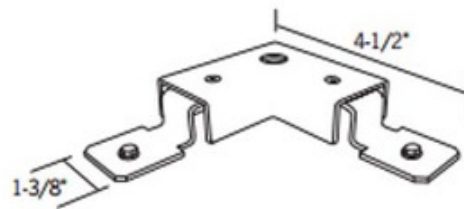

1-Circuit Track LA-12LTS Corner Bridge Support

Description:

Single circuit track corner bridge support for use with LA-12, 3-way joiner. Permits mounting pendant stem kits at center of LA-12. Available in Black, White or Silver finish. 1.4 inch width x 4.5 inch length.

Shown in: White

List Price: \$20.00
 Our Price: \$5.00

Shade Color: N/A
 Body Finish: White
 Lamp: N/A
 Wattage: N/A
 Dimmer: N/A
 Dimensions: 4.5"L x 1.4"W

Product Number: CNT60270			
Company:		Fixture Type:	Date: Feb 22, 2018
Project:		Approved By:	