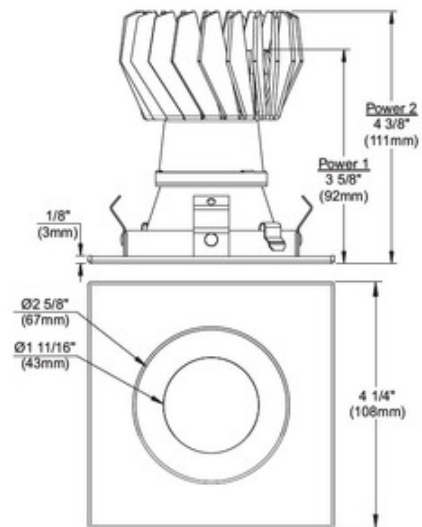

BRAND

Contrast Lighting

DESCRIPTION

3.5 inch 12 watt square shower trim with anodized aluminum reflector and frosted lens. Also available with a clear lens. Additional reflector options include painted White, Black or Matte White, specular Champagne, Black or Clear or anodized Azur, Burnt Orange, Cobalt Blue, Inca Gold or Ruby. 12 Watt, 3000K, Wide Beam from 35 to 45 degree beam spread. Also available in an 18 watt Wide Beam 3000K version as well as a 10 Watt 4000K Wide Beam or 15 watt 4000K Wide Beam version. Trim finish options include White, Black, 24K Gold, Chrome, Brushed Chrome, Architectural Bronze, Antique Copper, Antique Brass, Antique Silver, Matte White, Brushed Nickel, Satin Nickel, Almond, Metallic Grey or Satin Chrome. For use with compatible housings NWLED300LU1, NWLED300U1, RELED300LU1, RELED300U1. 4.25 inches square x 3.6 inches high. Suitable for wet locations. UL listed.

TRIM COLOR	Frosted
BODY FINISH	Satin Nickel
WATTAGE	12W
DIMMER	Dimmable
DIMENSIONS	4.25"W x 3.6"H x 4.25"D
INTEGRATED LED MODULE	
LAMP	1 x LED/12W/120V LED

Technical Information

LUMINOUS FLUX	407 lumens
LUMENS/WATT	33.92
LAMP COLOR	3000K
COLOR RENDERING	90 CRI
BEAM SPREAD	Wide flood
LAMP LIFE	25000 hours
FUNCTION	Shower/Wet Location
CEILING TYPE	Drywall with Trim
APERTURE SHAPE	Oval

SPEC # CLT60274

COMPANY	PROJECT	FIXTURE TYPE	APPROVED BY	DATE