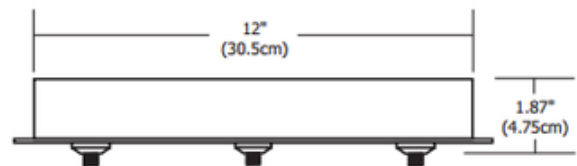

BRAND

PureEdge Lighting

DESCRIPTION

Fast Jack 12 Inch Round 4 Port Canopy features four Fast Jack ports and mounts to a standard 4 inch electrical box with plaster ring or an octagon box. Also available in a 12 inch 3 port version. Finish available in Satin Nickel. Maximum load of 12 volt, 75 watts per port for a total of 300 watts. Dimmable with a low voltage electronic dimmer. Also available in an LED version. ETL listed. 12 inch diameter x 1.9 inch height.

SHADE COLOR	N/A
BODY FINISH	Satin Nickel
WATTAGE	300W
DIMMER	Low Voltage Electronic
DIMENSIONS	12"W x 1.9"H
BULB NOT INCLUDED	
LAMP	4 x 75W Halogen

SPEC # EDG60285

COMPANY	PROJECT	FIXTURE TYPE	APPROVED BY	DATE