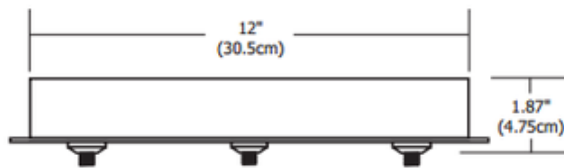

Fast Jack 12 Inch Round 4 Port Canopy

Description:

Fast Jack 12 Inch Round 4 Port Canopy features four Fast Jack ports and mounts to a standard 4 inch electrical box with plaster ring or an octagon box. Also available in a 12 inch 3 port version. Finish available in Satin Nickel, Polished Nickel or Antique Bronze. Maximum load of 12 volt, 75 watts per port for a total of 300 watts. Dimmable with a low voltage electronic dimmer. Also available in an LED version. ETL listed. 12 inch diameter x 1.9 inch height.

Shown in: Satin Nickel

List Price: \$289.00
Our Price: \$231.20

Shade Color: N/A
Body Finish: Satin Nickel
Lamp: 4 x 75W Halogen
Wattage: 300W
Dimmer: Low Voltage Electronic
Dimensions: 1.9"H x 12"W

Product Number: EDG60285			
Company:		Fixture Type:	Date: Feb 25, 2018
Project:		Approved By:	