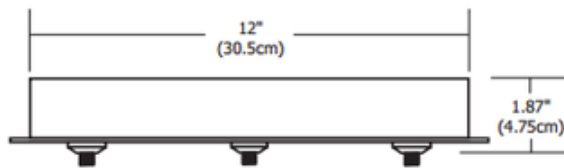

# Fast Jack LED 12 Inch Round 4 Port Canopy

**Description:**

Fast Jack LED 12 Inch Round 4 Port Canopy features four Fast Jack ports and mounts to a standard 4 inch electrical box with plaster ring or an octagon box. Also available in a 12 inch round 3 port version. Finish available in Satin Nickel, Polished Nickel or Antique Bronze. Maximum load of 12 volt, 40 watts per port for a total of 160 watts. LED dimming range varies. Reference corresponding fixture specification sheet. Also available in a halogen version. LED version can also be used with a maximum of 50 watt halogen load per port. ETL listed. 12 inch diameter x 1.9 inch height.

Shown in: Satin Nickel

**List Price:** \$382.00  
**Our Price:** \$305.60

**Shade Color:** N/A  
**Body Finish:** Satin Nickel  
**Lamp:** 4 x LED/40W/12V LED  
**Wattage:** 160W  
**Dimmer:** Low Voltage Electronic  
**Dimensions:** 1.9"H x 12"W