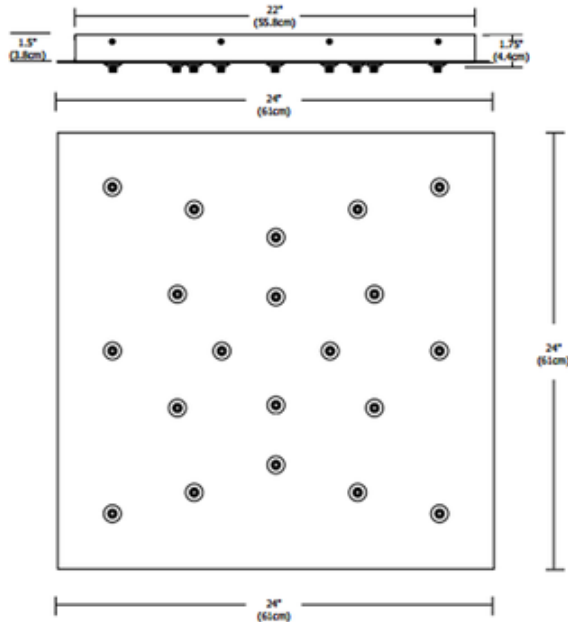

Fast Jack LED 24 Inch Square 20 Port Canopy

Description:

Fast Jack LED 24 Inch Square 20 Port Canopy features twenty Fast Jack ports and mounts to a standard 4 inch electrical box with plaster ring, or to an octagon box. Finish available in Satin Nickel. Available in a 20 and 26 port version. Includes eight drywall anchors for additional ceiling support. Maximum load is 12 volt, 20 watts for a total of 400 watts. LED dimming range varies. Reference corresponding fixture specification for dimmer type. Also available in a halogen version. ETL listed. 24 inch square x 1.75 inch height.

Shown in: Satin Nickel

List Price: \$1972.00
Our Price: \$1577.60

Shade Color: N/A
Body Finish: Satin Nickel
Lamp: 20 x LED/20W/12V LED
Wattage: 400W
Dimmer: Low Voltage Electronic
Dimensions: 24"L x 1.75"H x 24"W