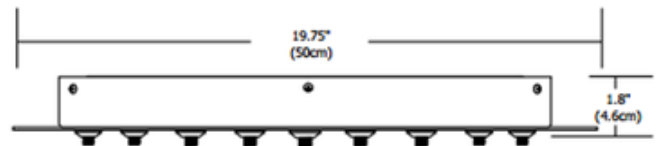

BRAND PureEdge Lighting

DESCRIPTION

Fast Jack LED 20 Inch Round 17 Port Canopy features seventeen Fast Jack ports and mounts to a 4 inch standard electrical box with plaster ring, or to an octagon box. Finish in Satin Nickel. Includes 3 anchors for additional ceiling support and power supply which fits inside canopy. Maximum load is 12 volt, 20 watts for a total of 340 watts. LED dimming range varies. Reference corresponding fixture to determine dimmer. Also available in a halogen version. ETL listed. 19.75 inch diameter x 1.8 inch height.

SHADE COLOR	N/A
BODY FINISH	Satin Nickel
WATTAGE	340W
DIMMER	Low Voltage Electronic
DIMENSIONS	19.75"W x 1.8"H
BULB NOT INCLUDED	
LAMP	17 x LED/20W/12V LED

SPEC # EDG60293

COMPANY	PROJECT	FIXTURE TYPE	APPROVED BY	DATE