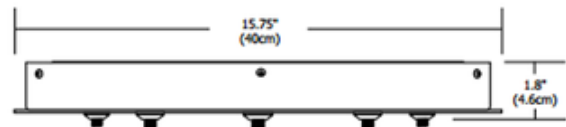

BRAND PureEdge Lighting

DESCRIPTION

Fast Jack LED 16 Inch Round 9 Port Canopy features nine Fast Jack ports and mounts to a standard 4 inch electrical box with plaster ring, or to an octagon box. Finish available in Satin Nickel. Includes 3 drywall anchors for additional ceiling support and power supply which fits inside the canopy. Maximum load per port is 12 volt, 40 watts for a total of 360 watts. LED dimming range varies. Reference corresponding fixture specification sheet for dimmer. LED version can also be used with maximum of 50 watt halogen load per port. ETL listed. 15.75 inch diameter x 1.8 inch height.

SHADE COLOR	N/A
BODY FINISH	Satin Nickel
WATTAGE	360W
DIMMER	Low Voltage Electronic
DIMENSIONS	15.75"W x 1.8"H
BULB NOT INCLUDED	
LAMP	9 x LED/40W/12V LED

SPEC # EDG60294

COMPANY	PROJECT	FIXTURE TYPE	APPROVED BY	DATE