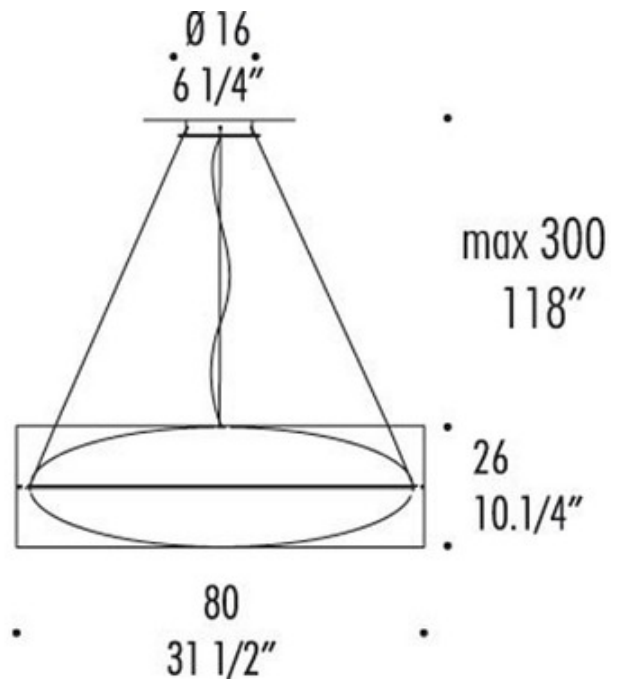

COMPANY

PROJECT

FIXTURE TYPE

APPROVED BY

DATE