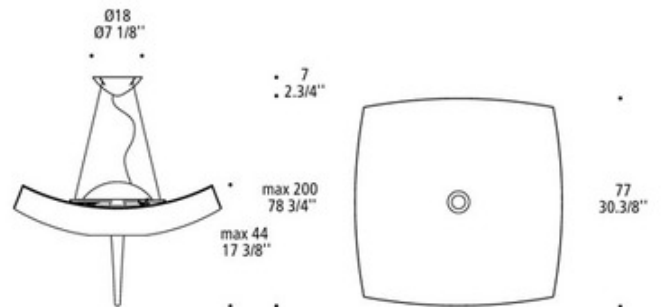

**BRAND**

Leucos

**DESCRIPTION**

Aporia S suspension features satin white slumped glass diffuser glass with decorative glass element crafted in solid crystal and submerged in 24K gold leaf. Finish in matte white. Available in a ceiling mount and suspension version. One 55 watt, 120 volt, T5 2GX13 base fluorescent lamp and (1) 7 watt, 120 volt, MR16 GU10 base LED lamp not included. General light distribution. Maximum height is 118 inches. 30.38 inch square x 17.75 inch height.

<b>SHADE COLOR</b>	Satin White / Clear Crystal
<b>BODY FINISH</b>	Matte White
<b>WATTAGE</b>	62W
<b>DIMMER</b>	N/A
<b>DIMENSIONS</b>	30.38"L x 30.38"W x 17.38"H
<b>BULB NOT INCLUDED</b>	
<b>LAMP</b>	1 x T5/2GX13/55W/120V Compact Fluorescent 1 x MR16/GU10/7W/120V LED