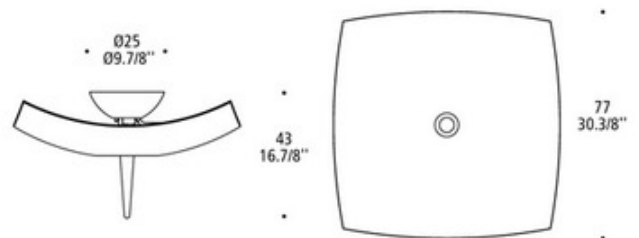

BRAND

Leucos

DESCRIPTION

Aporia PL ceiling flush mount features satin white slumped glass diffuser glass with decorative glass element crafted in solid crystal and submerged in 24K gold leaf. Finish in matte white. Available in a ceiling mount and suspension version. One 55 watt, 120 volt, T5 2GX13 base fluorescent lamp and (1) 7 watt, 120 volt, MR16 GU10 base LED lamp not included. General light distribution. 30.38 inch square x 16.88 inch height.

SHADE COLOR	Satin White / Clear Crystal
BODY FINISH	Matte White
WATTAGE	62W
DIMMER	N/A
DIMENSIONS	30.38"L x 30.38"W x 16.88"H
BULB NOT INCLUDED	
LAMP	1 x T5/2GX13/55W/120V Compact Fluorescent 1 x MR16/GU10/7W/120V LED