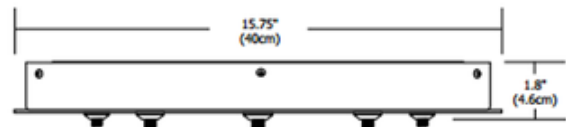

BRAND

PureEdge Lighting

DESCRIPTION

Fast Jack 16 Inch Round 5 Port Canopy features five Fast Jack ports and mounts to a standard 4 inch electrical box with plaster ring, or to an octagon box. Finish available in Satin Nickel. Includes 3 drywall anchors for additional ceiling support and transformer(s) which fits inside the canopy. Maximum load per port is 12 volt, 50 watts for a total of 250 watts. Dimmable with a low voltage electronic dimmer, sold separately. ETL listed. Note: Limited quantities available.

SHADE COLOR	N/A
BODY FINISH	Satin Nickel
WATTAGE	250W
DIMMER	Low Voltage Electronic
DIMENSIONS	15.75"W x 1.8"H
BULB NOT INCLUDED	
LAMP	5 x 50W Halogen

SPEC # EDG60394

COMPANY	PROJECT	FIXTURE TYPE	APPROVED BY	DATE