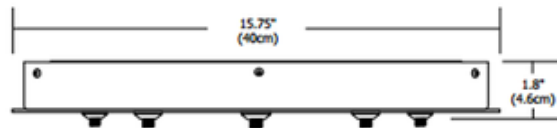

Fast Jack 16 Inch Round 7 Port Canopy

Description:

Fast Jack 16 Inch Round 7 Port Canopy features seven Fast Jack ports and mounts to a standard 4 inch electrical box with plaster ring, or to an octagon box. Finish in Satin Nickel. Available in a 5, 7 and 9 port version. Includes 3 drywall anchors for additional ceiling support and transformer(s) which fit inside the canopy. Maximum load per port is 12 volt, 50 watts for a total of 350 watts. Dimmable with a low voltage electronic dimmer. Also available in an LED version. ETL listed. 15.75 inch diameter x 1.8 inch height.

Shown in: Satin Nickel

List Price: \$570.00
 Our Price: \$456.00

Shade Color: N/A
 Body Finish: Satin Nickel
 Lamp: 7 x 50W Halogen
 Wattage: 350W
 Dimmer: Low Voltage Electronic
 Dimensions: 1.8"H x 15.75"W