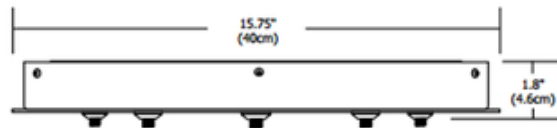

Fast Jack LED 16 Inch Round 7 Port Canopy

Description:

Fast Jack LED 16 Inch Round 7 Port Canopy features seven Fast Jack ports and mounts to a standard 4 inch electrical box with plaster ring, or to an octagon box. Finish in Satin Nickel. Available in a 5, 7 and 9 port version. Includes 3 drywall anchors for additional ceiling support and power supply which fits inside the canopy. Maximum load per port is 12 volt, 40 watts for a total of 280 watts. LED dimming range varies. Reference corresponding fixture specification sheet for dimmer. May also be used with maximum of 50 watt Halogen load per port. ETL listed. 15.75 inch diameter x 1.8 inch height.

Shown in: Satin Nickel

List Price: \$844.00
 Our Price: \$675.20

Shade Color: N/A
 Body Finish: Satin Nickel
 Lamp: 7 x LED/40W/12V LED

Wattage: 40W
 Dimmer: Low Voltage Electronic
 Dimensions: 1.8"H x 15.75"W