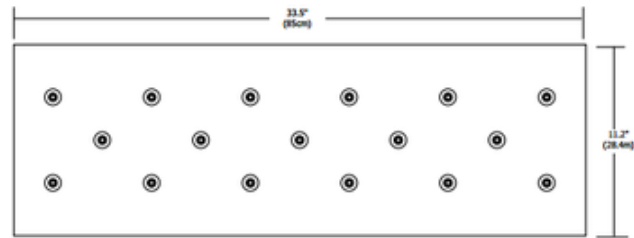

# Fast Jack Linear 17 Port Canopy

**Description:**

Fast Jack Linear 17 Port Canopy features seventeen Fast Jack ports and mounts to a standard 4 inch electrical box with plaster ring, or to an octagon box. Finish in Satin Nickel. Available in a 14 and 17 port linear canopy version. Includes 4 drywall anchors for additional ceiling support and power supply which fits inside canopy. Maximum load per port is 12 volt, 20 watts for a total of 340 watts. Dimmable with a low voltage electronic dimmer. Also available in an LED version. ETL listed. 33.5 inch length x 11.2 inch width x 1.5 inch height.

Shown in: Satin Nickel

List Price: \$1382.00  
 Our Price: \$1105.60

Shade Color: N/A  
 Body Finish: Satin Nickel  
 Lamp: 17 x 20W Halogen  
 Wattage: 340W  
 Dimmer: Low Voltage Electronic  
 Dimensions: 33.5"L x 1.5"H x 11.2"W