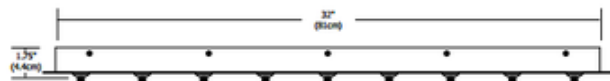

# Fast Jack Linear 17 Port Canopy

**Description:**

Fast Jack Linear 17 Port Canopy features seventeen Fast Jack ports and mounts to a standard 4 inch electrical box with plaster ring, or to an octagon box. Finish in Satin Nickel. Available in a 14 and 17 port linear canopy version. Includes 4 drywall anchors for additional ceiling support and power supply which fits inside canopy. Maximum load per port is 12 volt, 20 watts for a total of 340 watts. Dimmable with a low voltage electronic dimmer. Also available in an LED version. ETL listed. 33.5 inch length x 11.2 inch width x 1.5 inch height.

Shown in: Satin Nickel

List Price: \$1382.00  
 Our Price: \$1105.60

Shade Color: N/A  
 Body Finish: Satin Nickel  
 Lamp: 17 x 20W Halogen  
 Wattage: 340W  
 Dimmer: Low Voltage Electronic  
 Dimensions: 33.5"L x 1.5"H x 11.2"W