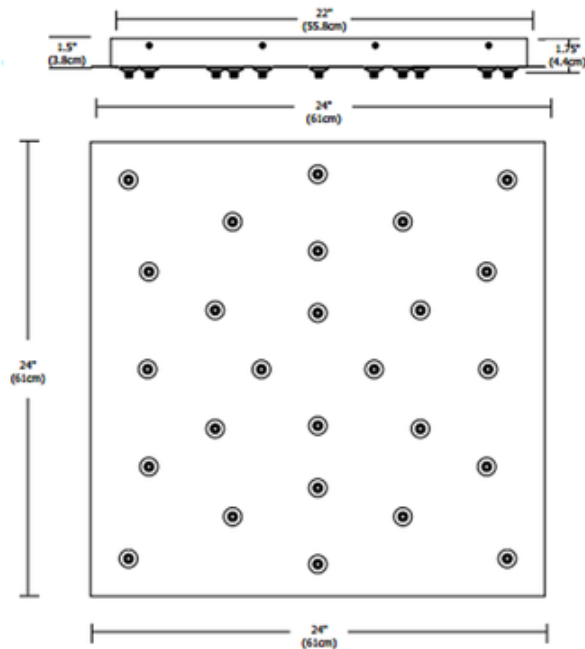

Fast Jack 24 Inch Square 26 Port Canopy

Description:

Fast Jack 24 Inch Square 26 Port Canopy features twenty six Fast Jack ports and mounts to a standard 4 inch electrical box with plaster ring, or to an octagon box. Finish available in Satin Nickel. Available in a 20 and 26 port version. Includes eight drywall anchors for additional ceiling support. Maximum load is 12 volt, 20 watts per port for a total of 520 watts. Dimmable with a low voltage electronic dimmer. Also available in an LED version. ETL listed. 24 inch square x 1.75 inch height.

Shown in: Satin Nickel

List Price: \$2102.00
 Our Price: \$1681.60

Shade Color: N/A
 Body Finish: Satin Nickel
 Lamp: 26 x 20W Halogen
 Wattage: 520W
 Dimmer: Low Voltage Electronic
 Dimensions: 24"L x 1.75"H x 24"W