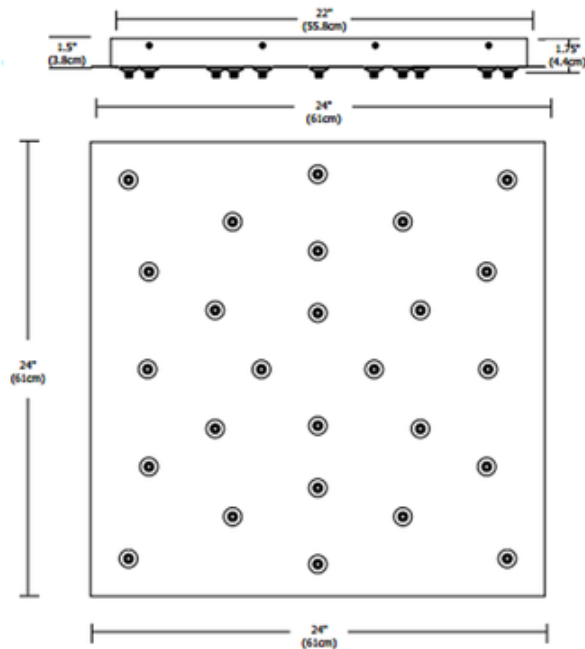

# Fast Jack LED 24 Inch Square 26 Port Canopy

**Description:**

Fast Jack LED 24 Inch Square 26 Port Canopy features twenty six Fast Jack ports and mounts to a standard 4 inch electrical box with plaster ring, or to an octagon box. Finish available in Satin Nickel. Available in a 20 and 26 port version. Includes eight drywall anchors for additional ceiling support. Maximum load is 12 volt, 20 watts for a total of 520 watts. LED dimming range varies. Reference corresponding fixture specification for dimmer type. Also available in a halogen version. ETL listed. 24 inch square x 1.75 inch height.

Shown in: Satin Nickel

List Price: \$2226.00  
 Our Price: \$1780.80

Shade Color: N/A  
 Body Finish: Satin Nickel  
 Lamp: 26 x LED/20W/12V LED  
 Wattage: 520W  
 Dimmer: Low Voltage Electronic  
 Dimensions: 24"L x 1.75"H x 24"W