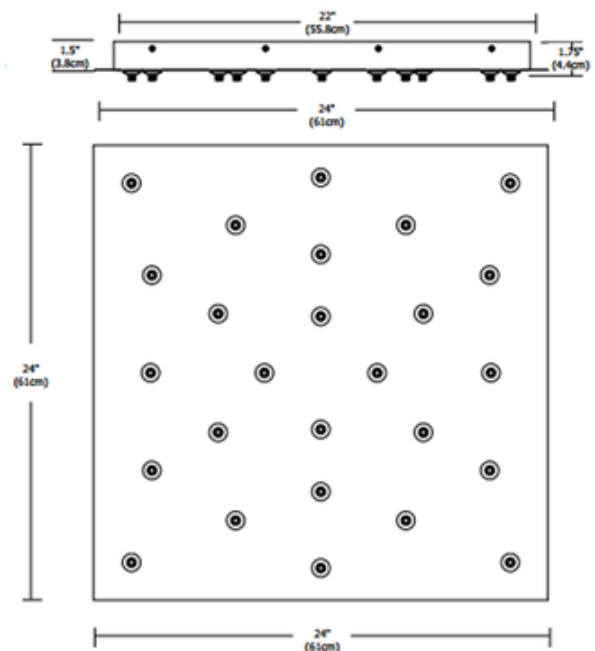

BRAND

PureEdge Lighting

DESCRIPTION

Fast Jack LED 24 Inch Square 26 Port Canopy features twenty six Fast Jack ports and mounts to a standard 4 inch electrical box with plaster ring, or to an octagon box. Finish available in Satin Nickel. Available in a 20 and 26 port version. Includes eight drywall anchors for additional ceiling support. Maximum load is 12 volt, 20 watts for a total of 520 watts. LED dimming range varies. Reference corresponding fixture specification for dimmer type. Also available in a halogen version. ETL listed. 24 inch square x 1.75 inch height.

SHADE COLOR	N/A
BODY FINISH	Satin Nickel
WATTAGE	520W
DIMMER	Low Voltage Electronic
DIMENSIONS	24"L x 24"W x 1.75"H
BULB NOT INCLUDED	
LAMP	26 x LED/20W/12V LED

SPEC # EDG60401

COMPANY	PROJECT	FIXTURE TYPE	APPROVED BY	DATE