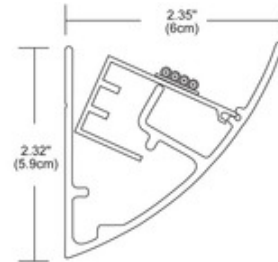

**BRAND**

PureEdge Lighting

**DESCRIPTION**

Soft Strip Cove Round provides mounting hardware for indirect lighting, such as the LED Soft Strip (SS2P recommended), in a low profile (less than 2.5 inch from wall). The round or square extruded aluminum cove features a white powder painted finish and can be painted to accent any space. The system of 8 ft coves can be field cut or joined together with inside connectors which are included. May be fed with 1/2 inch flexible electrical tubing from the end cap or from the wall. Soft Strip ordered separately. 8 ft long.

SHADE COLOR	N/A
BODY FINISH	White
WATTAGE	N/A
DIMMER	N/A
DIMENSIONS	96"L
LAMP	N/A

SPEC # EDG60402

COMPANY	PROJECT	FIXTURE TYPE	APPROVED BY	DATE