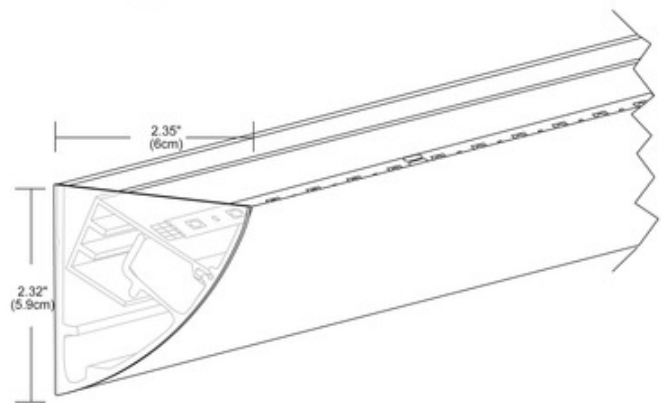

**BRAND**

PureEdge Lighting

**DESCRIPTION**

Soft Strip Cove Round provides mounting hardware for indirect lighting, such as the LED Soft Strip (SS2P recommended), in a low profile (less than 2.5 inch from wall). The round or square extruded aluminum cove features a white powder painted finish and can be painted to accent any space. The system of 8 ft coves can be field cut or joined together with inside connectors which are included. May be fed with 1/2 inch flexible electrical tubing from the end cap or from the wall. Soft Strip ordered separately. 8 ft long.

SHADE COLOR	N/A
BODY FINISH	White
WATTAGE	N/A
DIMMER	N/A
DIMENSIONS	96"L
LAMP	N/A

SPEC # EDG60402

COMPANY	PROJECT	FIXTURE TYPE	APPROVED BY	DATE