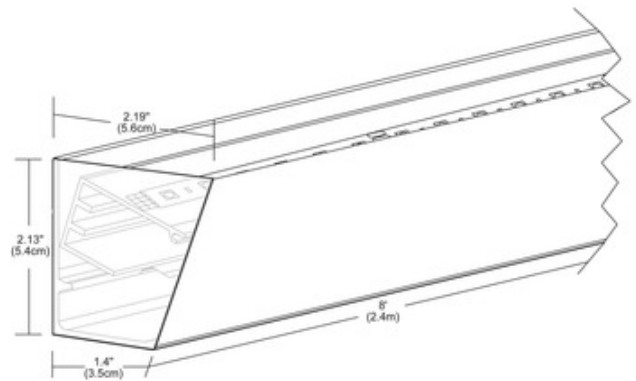

BRAND

PureEdge Lighting

DESCRIPTION

Soft Strip Cove Square provides mounting hardware for indirect lighting, such as the LED Soft Strip (SS2P recommended), in a low profile (less than 2.5 inch from wall). The round or square extruded aluminum cove features a white powder painted finish and can be painted to accent any space. The system of 8 ft coves can be field cut or joined together with inside connectors which are included. May be fed with 1/2 inch flexible electrical tubing from the end cap or from the wall. Soft Strip ordered separately. 8 ft long.

SHADE COLOR	N/A
BODY FINISH	White
WATTAGE	N/A
DIMMER	N/A
DIMENSIONS	96"L
LAMP	N/A

SPEC # EDG60403

COMPANY	PROJECT	FIXTURE TYPE	APPROVED BY	DATE