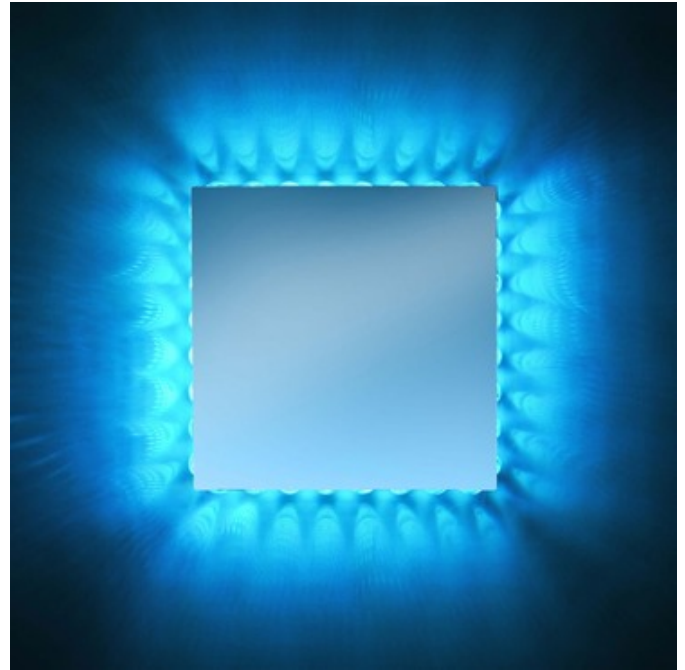

BRAND

PureEdge Lighting

DESCRIPTION

Marilyn Moods Square Mirror offers dynamic color effects with RGB LEDs. Includes wireless handheld remote to control mood. Add mirror defogger (DF-SQ15) to remove condensation, sold separately. ADA compliant. ETL listed. 36 watt RGB (red, blue, green) color changing LED lamps included. 24 inch width x 24 inch height x 3.5 inch depth.

SHADE COLOR	N/A
BODY FINISH	Chrome
WATTAGE	36W
DIMMER	Not Dimmable
DIMENSIONS	24"W x 24"H x 3.5"D
INTEGRATED LED MODULE	
LAMP	LED/36W/120V LED

SPEC # EDG60410

COMPANY	PROJECT	FIXTURE TYPE	APPROVED BY	DATE