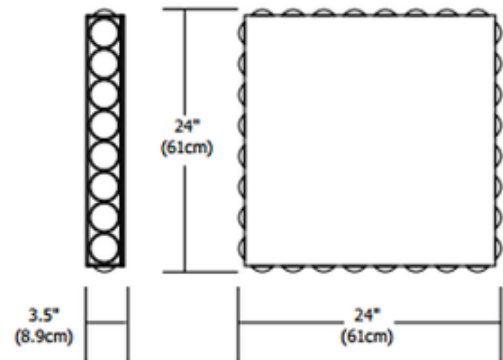

BRAND

PureEdge Lighting

DESCRIPTION

Marilyn Moods Square Mirror offers dynamic color effects with RGB LEDs. Includes wireless handheld remote to control mood. Add mirror defogger (DF-SQ15) to remove condensation, sold separately. ADA compliant. ETL listed. 36 watt RGB (red, blue, green) color changing LED lamps included. 24 inch width x 24 inch height x 3.5 inch depth.

SHADE COLOR	N/A
BODY FINISH	Chrome
WATTAGE	36W
DIMMER	Not Dimmable
DIMENSIONS	24"W x 24"H x 3.5"D
INTEGRATED LED MODULE	
LAMP	LED/36W/120V LED

SPEC # EDG60410

COMPANY	PROJECT	FIXTURE TYPE	APPROVED BY	DATE