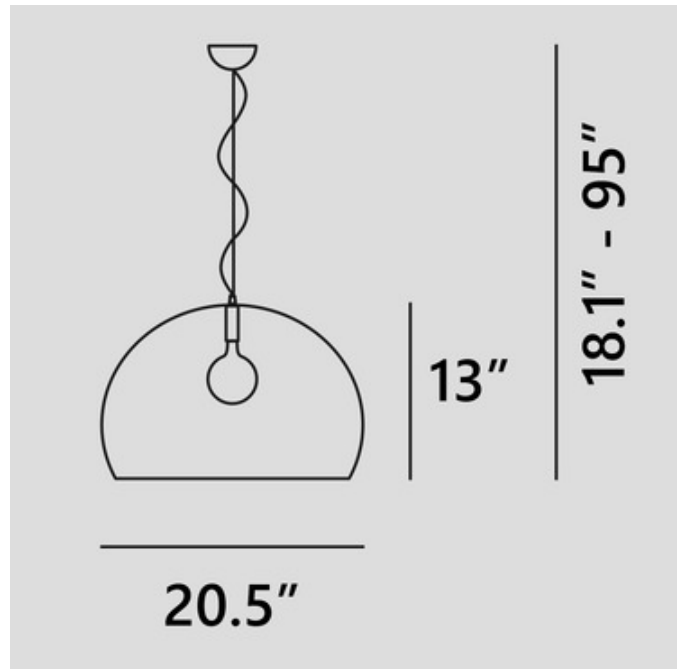

BRAND

Kartell

DESCRIPTION

The FL/Y Pendant features a transparent or matte acrylic shade. The FL/Y pendant brings to mind a soap bubble, iridescent with reflections of light.

Shown in: Light Blue

SHADE COLOR	Light Blue
BODY FINISH	N/A
WATTAGE	15W
DIMMER	Standard 120V
DIMENSIONS	20.5"W x 13"H
BULB INCLUDED	
LAMP	1 x G16.5/Medium (E26)/15W/120V LED 1 x G25/Medium (E26)/120V LED

Technical Information

LUMINOUS FLUX	1350 lumens
LUMENS/WATT	90.00
LAMP COLOR	2700K
COLOR RENDERING	80 CRI

SPEC # KRL60412

COMPANY

PROJECT

FIXTURE TYPE

APPROVED BY

DATE