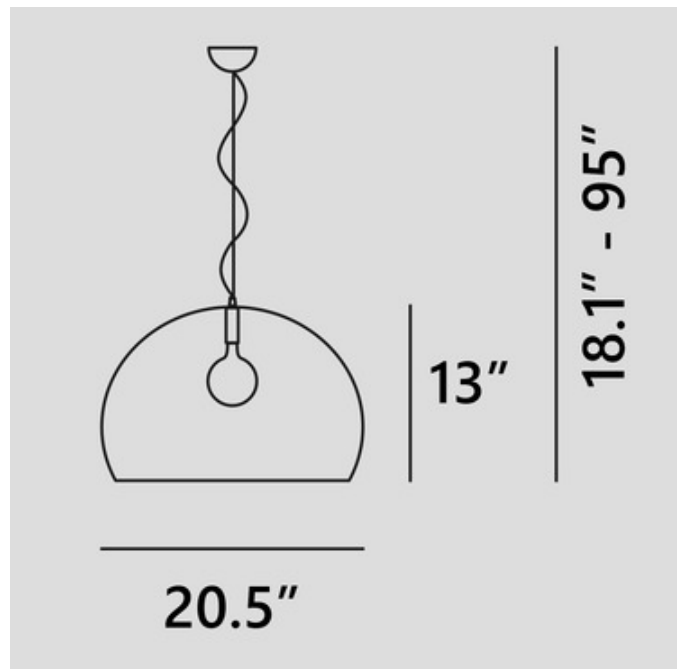

BRAND

Kartell

DESCRIPTION

The FL/Y Pendant features a transparent or matte acrylic shade. The FL/Y pendant brings to mind a soap bubble, iridescent with reflections of light.

Shown in: Light Blue

SHADE COLOR	Light Blue
BODY FINISH	N/A
WATTAGE	15W
DIMMER	Standard 120V
DIMENSIONS	20.5"W x 13"H
BULB INCLUDED	
LAMP	1 x G16.5/Medium (E26)/15W/120V LED 1 x G25/Medium (E26)/120V LED

Technical Information

LUMINOUS FLUX	1350 lumens
LUMENS/WATT	90.00
LAMP COLOR	2700K
COLOR RENDERING	80 CRI

SPEC # KRL60412

COMPANY	PROJECT	FIXTURE TYPE	APPROVED BY	DATE