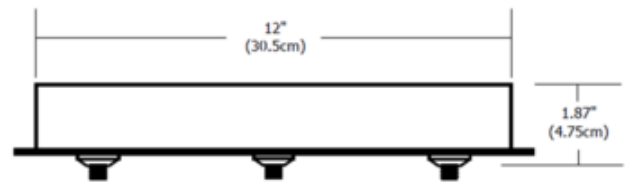

BRAND PureEdge Lighting

DESCRIPTION

The 12 Inch Round Multi-Port Fast Jack Canopy without Transformer mounts to a standard 4 inch electrical box or to an octagon box. Available in a 3 and 4 port version. Maximum 75 watt load per port. Compatible remote magnetic transformers (12VAC: T-300-12 or T-600-D12, or 24VAC: T-600-24), sold separately. The 12VAC transformers accept halogen and LED loads. The 24VAC transformers accept only halogen loads. ETL listed. 12 inch diameter x 1.87 inch height.

SHADE COLOR	N/A
BODY FINISH	Satin Nickel
WATTAGE	225W
DIMMER	Dimmable
DIMENSIONS	12"W x 1.87"H
BULB NOT INCLUDED	
LAMP	3 x 75W Halogen

3 and 4 Port Round Canopy

SPEC # EDG60487

COMPANY	PROJECT	FIXTURE TYPE	APPROVED BY	DATE